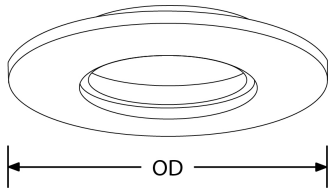

Product Description: A6[™] PRO/A6[™] Fixed IP65 Aluminium Downlight Bezel

A6[™] PRO/A6[™] Fixed IP65 Aluminium Downlight Bezel

SKU Code	Finish Colour
AU-BZA6MW	Matt White
AU-BZA6PC	Polished Chrome
AU-BZA6SN	Satin Nickel
AU-BZA6W	White

Line Drawing

Polar Curve

Colour

Matt White

Polished
Chrome

Satin Nickel

White

Feature & Benefits

- Works with A6™ PRO/A6™ Downlight
- 3 Year Warranty

Product Specs:

IP Rating	IP65	Optic Material	Glass
Overall Diameter (mm)	85	Height (mm)	12
Weight (Kg)	0.049	Positional Adjustment	Fixed

Compliance & Approvals: