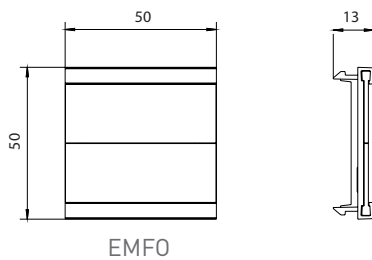

Features:

- Euro Module design, clips in to front plates
- Brush protects cable flex

Product Images

EMFO

Line Diagrams

EMFO

Technical Specifications

Module Dimensions	50mm x 50mm
RoHS Directive	No
WEEE Directive	No

Packaging Information

Cat No.	Description	Packaging Type			Pack Quantity			Barcode		
		Product	Inner Box	Outer Box	Each	Inner Box	Outer Box	Individual	Inner Box	Outer Box
EMFO	FLEX OUTLET MODULE	Printed bag	Printed Box	Printed Box	1	10	100	5050765048255	5050765048262	5050765048279

Weights & Dimensions

Cat No.	Description	Dimensions (H x W x D) cm				Weight (kg)				CBM (m ³)
		Unpacked Product	Packed Product	Inner Box	Outer Box	Each	Packed Product	Inner Box	Outer Box	Outer Box
EMFO	FLEX OUTLET MODULE	5.0 x 5.0 x 1.3	11.0 x 7.0 x 1.6	6.2 x 7.7 x 14.7	16.5 x 16.0 x 32.0	0.010	0.011	0.14	1.56	0.00845