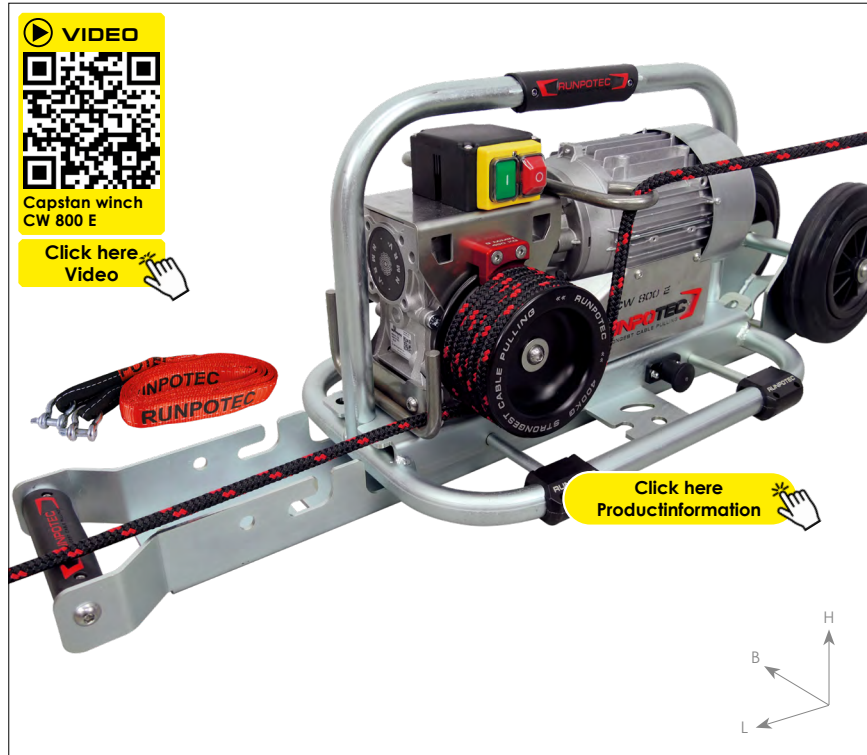

DATA SHEET

CAPSTAN WINCH CW 800 E-115V

for horizontal cable pulling

Item no.: 10188

Application images:

Power plug Type D

DATA	Recommended retail price / excluding VAT
ITEM NO.	10188
PRICE €	€ 2.329,00
WEIGHT CAPSTAN WINCH	32 kg / 70,55 lbs.
WEIGHT WINCH + TROLLEY + TRAP	41,20 kg / 90,83 lbs.
CAPSTAN (SMALL) PULLING FORCE	up to 800 kg / 1764 lbs. at 4 m per min
CAPSTAN (LARGE) PULLING FORCE	up to 400 kg / 882 lbs. at 8 m per min
MOTOR CONNECTION	115 V 50 Hz
MOTOR DRIVE POWER	0,75 kWh 9,9 A
MOTOR SPEED	1400 U/min
POWER PLUG	Type D
DIMENSION WINCH	B 37 cm L 50 cm H 33 cm
DIMENSION TROLLEY	B 23,5 cm L 100 cm H 20,5 cm
STRAP LENGTH	3 m / 9,84 ft.
EAN CODE	9120045475630

ADVANTAGES

- ✓ One person can pull up to 800 kg with the CW 800 E-115V capstan winch
- ✓ Selectable traction force or traction speed 800 kg | 400 kg
- ✓ Small, compact, handy
- ✓ Many mounting options
- ✓ Safety rope guide
- ✓ Overload protection

DESCRIPTION

Ideally suited for horizontal pulling of one or more cables. Where several persons are needed for higher pulling loads on many sites, one person is sufficient to pull in the cables with the CW 800 E-115V capstan winch by RUNPOTEC with a choice of **4 m/min | max. 800 kg or 8 m/min | max. 400 kg**. The capstan winch can be fixed via the mounting holes or attached to solid objects with the enclosed strap. The trolley mounting rail also offers a very practical fastening option. It can be attached to the trailer hitch of a vehicle through the special coupling opening. It is also possible to mount the rail horizontally or vertically, and then simply hook in the CW 800 E-115V capstan winch and fasten it using the two fixing bolts.

SAFETY INSTRUCTIONS:

Not suitable for vertical cable pulling, must not be used to carry or lift loads or persons.

Optimal area of application: for horizontal cable pulling.

Application video: a short, very informative application video can be viewed by scanning the QR code or on www.runpotec.com.