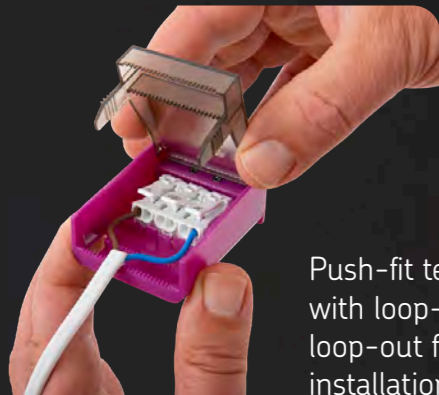

Knightsbridge

THE PERFECT FIT

SpektroLED is an LED downlight designed with budget in mind, but with a passion for choice. With 8 user definable lighting outputs and 5 bezel finishes to choose from, this downlight provides a true 40-in-1 lighting solution like no other.

30 mins

IP65

5
YEAR
WARRANTY

IC
RATED

ACOUSTIC
TESTED

Complies with BS EN 60598-1

Light engine can be taken off site until second fix stage, in order to avoid potential damage when painting and decorating

Push-fit terminals with loop-in / loop-out for easy installations

EASY-INSTALL

THE ULTIMATE 40-IN-1 SOLUTION

8 LIGHTING OUTPUTS

5 BEZEL CHOICES

SpektrLED

SPEKW

White

SPEKBC