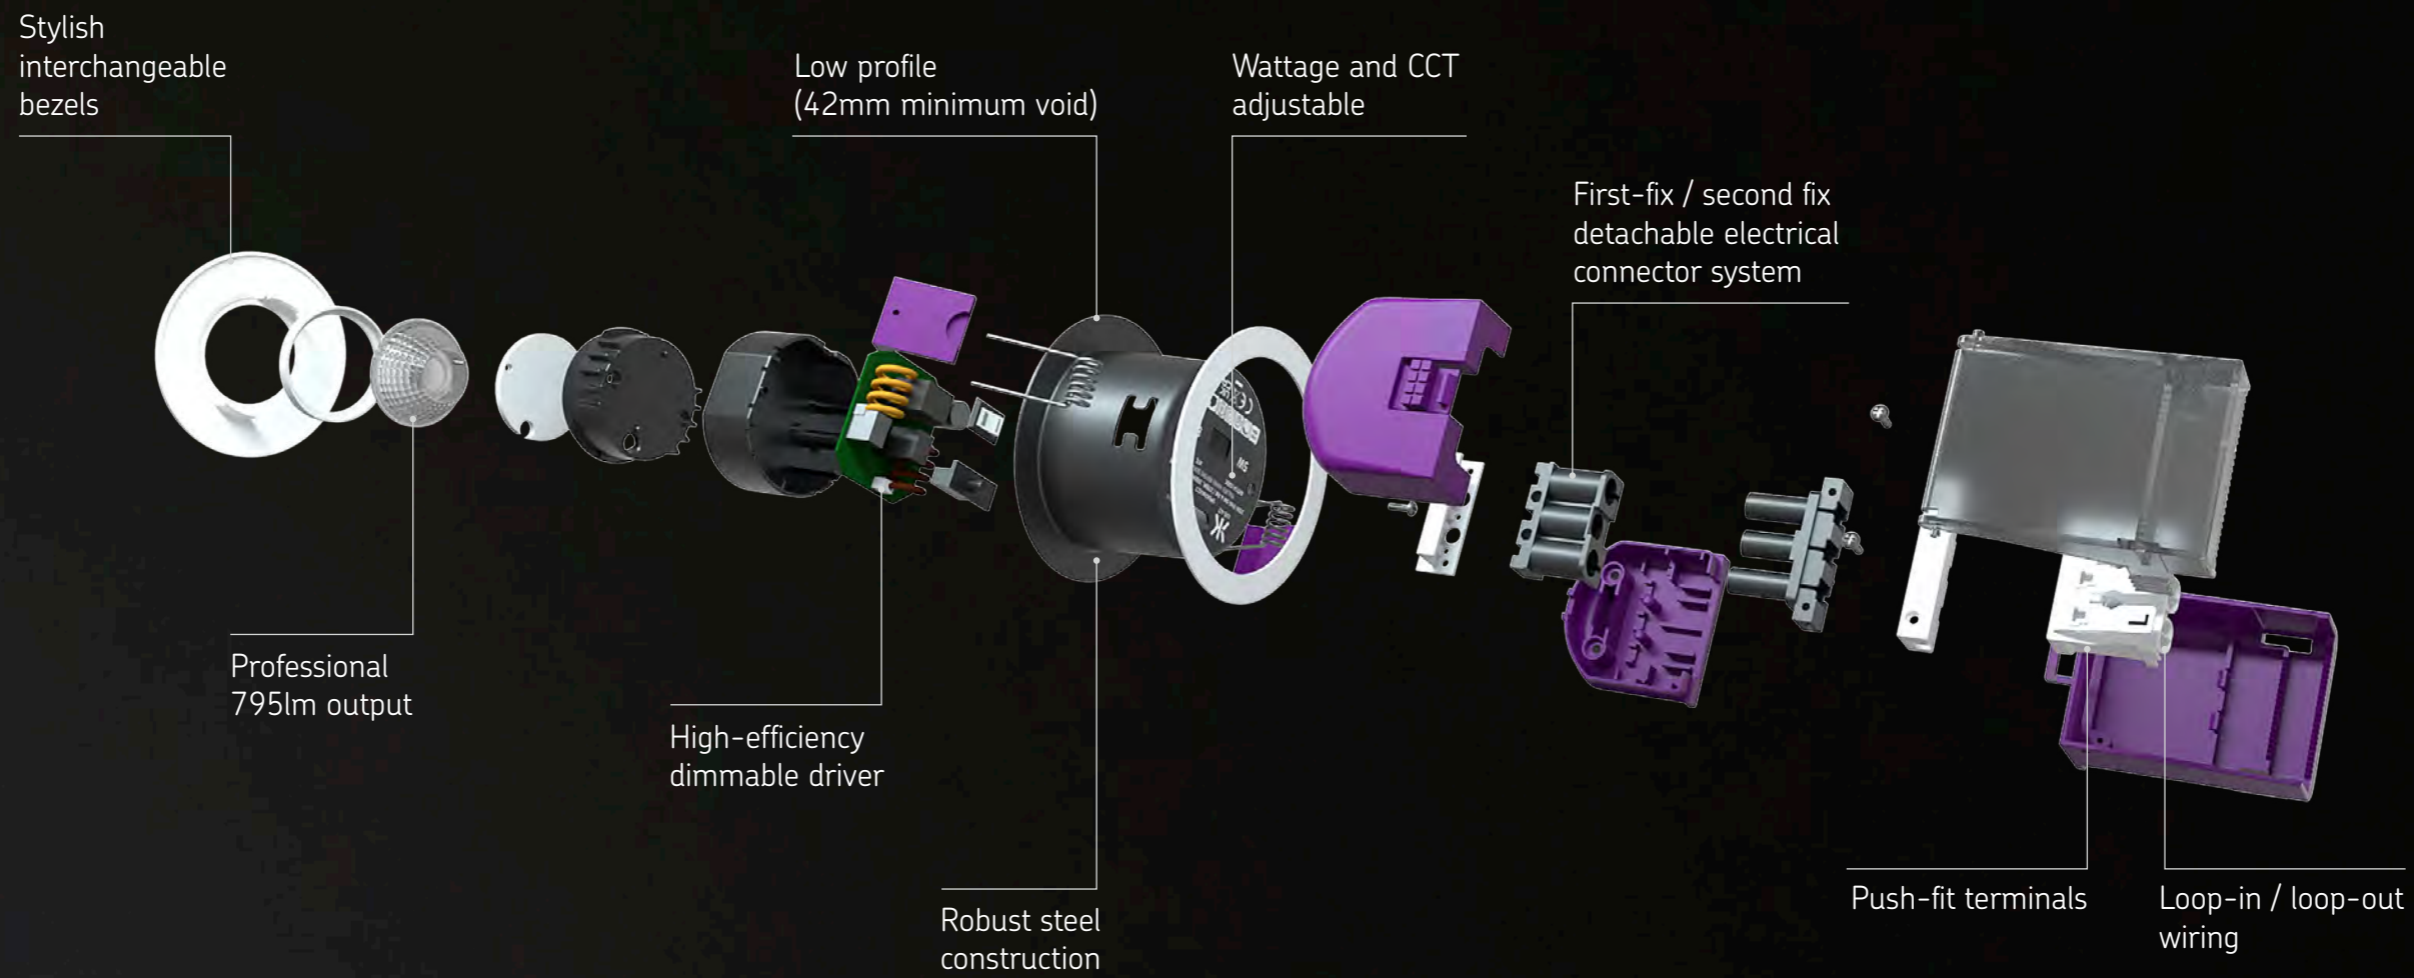

Knightsbridge

THE PERFECT FIT

SpektroLED is an LED downlight designed with budget in mind, but with a passion for choice. With 8 user definable lighting outputs and 5 bezel finishes to choose from, this downlight provides a true 40-in-1 lighting solution like no other.

30 mins

IP65

5
YEAR
WARRANTY

IC
RATED

ACOUSTIC
TESTED

Complies with BS EN 60598-1

Light engine can be taken off site until second fix stage, in order to avoid potential damage when painting and decorating

Push-fit terminals with loop-in / loop-out for easy installations

EASY-INSTALL

THE ULTIMATE 40-IN-1 SOLUTION

8 LIGHTING OUTPUTS

5 BEZEL CHOICES

SpektrLED

SPEKW

White

SPEKBC