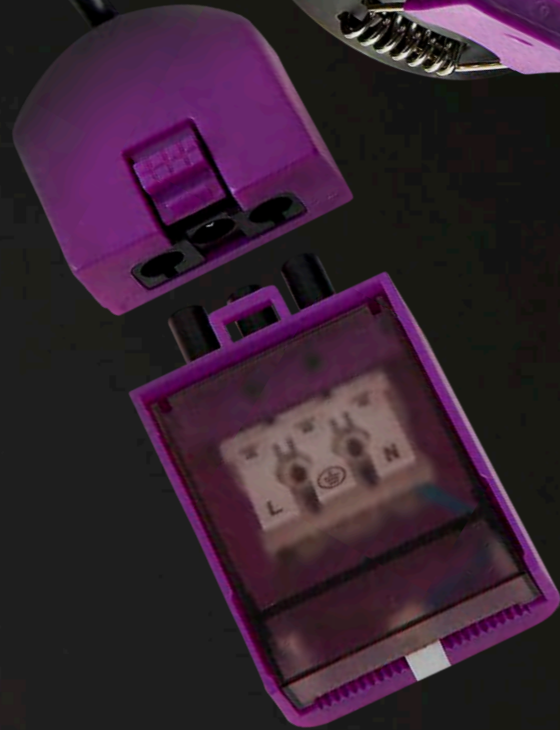

Knightsbridge

THE PERFECT FIT

SpektroLED is an LED downlight designed with budget in mind, but with a passion for choice. With 8 user definable lighting outputs and 5 bezel finishes to choose from, this downlight provides a true 40-in-1 lighting solution like no other.

30 mins

IP65

5
YEAR
WARRANTY

IC
RATED

ACOUSTIC
TESTED

Complies with BS EN 60598-1

Light engine can be taken off site until second fix stage, in order to avoid potential damage when painting and decorating

Push-fit terminals with loop-in / loop-out for easy installations

EASY-INSTALL

THE ULTIMATE 40-IN-1 SOLUTION

8 LIGHTING OUTPUTS

5 BEZEL CHOICES

SpektrLED

SPEKW

White

SPEKBC