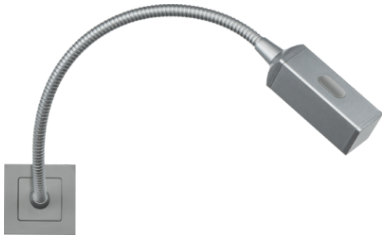

DATASHEET

NETRLGY

Modular Reading Light 50 x 50mm - Grey

www.mlaccessories.co.uk

MLA PART CODE	NETRLGY
DESCRIPTION	Modular Reading Light 50 x 50mm - Grey
NET WEIGHT (KG)	0.174
FINISH	Grey
DIMENSIONS (MM)	Height - 50 Width - 50 Projection - 372 Recessed Depth - 33
MINIMUM MOUNTING BOX DEPTH	35mm
CONSTRUCTION	Construction - Aluminium Construction 2 - & polycarbonate
CLASS	II
IP RATING	IP20
WATTAGE (W)	2
LAMP TECHNOLOGY	LED
LUMENS (LM)	55
LUMENS LIGHT SOURCE ONLY (LM)	70
LUMEN TOLERANCE	5%
EFFICACY (LM/W)	37.5
CIRCUIT WATTAGE (W)	1.9
CCT	3000K
LIGHT COLOUR	Warm White
CRI	>80
RUNNING CURRENT (A)	0.019
SVM	0.03
PST-LM	<1
BEAM ANGLE (DEGREES)	120
L70B50 LIFESPAN (HRS)	30,000
DIMMABLE	No
OPERATING TEMPERATURE	5~35°C

INPUT VOLTAGE	230V 50Hz
TERMINAL CAPACITY	2 x 1.0mm ² or 2 x 1.5mm ²
DRIVER	EFFICIENCY FULL LOAD - 0.63
WARRANTY	2year(s)
MANUFACTURED IN ACCORDANCE WITH	BS EN 60598
ORIGIN OF MANUFACTURE	China
DECLARATION OF CONFORMITY (HELD ON FILE)	Yes
EAN	5056270811803