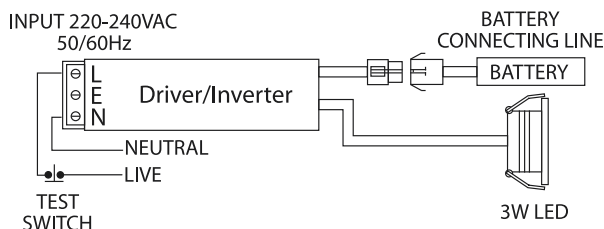

Wiring Diagram: