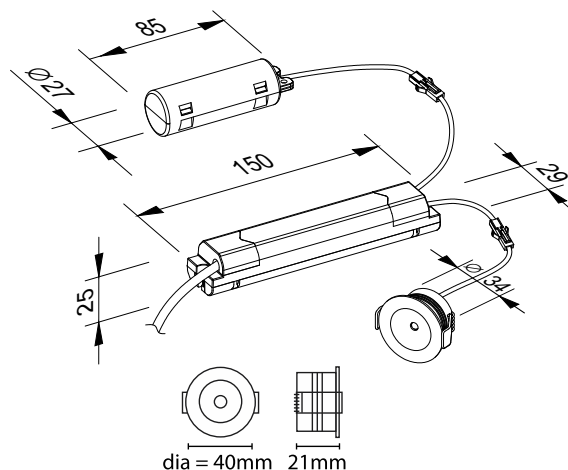

## 3W LED Non Maintained Emergency Downlight

The LTDL3NML emergency downlight is designed mainly for commercial, retail, and open areas applications. It has a low profile design and it is a non-maintained yet high output LED (emergency downlight). Ideal for use in corridors, stairwells and other places that require a smart, discrete emergency unit.

### Dimensions(mm):

### Technical Specifications:

<b>Input Voltage:</b>	220-240 V/AC	<b>Protection Class:</b>	Class II
<b>Power:</b>	3W	<b>Housing:</b>	Polycarbonate Body
<b>Light Output:</b>	120lm	<b>Trim:</b>	White & Matt Silver Included
<b>Mode:</b>	Non-Maintained	<b>Mounting:</b>	Ceiling Recessed
<b>Discharge Duration:</b>	>3 Hours	<b>Cut-out:</b>	Ø34mm
<b>CCT:</b>	5500K	<b>Battery Type:</b>	LiFePO4 3.2V 1500mAh
<b>CRI:</b>	>85	<b>Protection:</b>	Over Charge & Discharge
<b>IP Rating:</b>	IP20	<b>Warranty:</b>	3 years