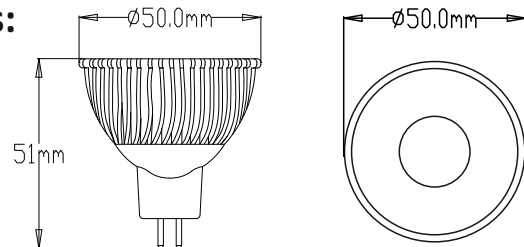

LED LITE™
Energy Saving LED

MR16 COB LED Lamps

The MR16 LED COB Lamps are exactly the same size as traditional MR16 halogen lamps, so you can directly replace your older, inefficient lamps. Suitable for indoor or outdoor use in spotlights or downlighters.

Dimensions:

Available Colours & Lumen Output:

- Warm White (2700k)
Lumens: 600lm
- Neutral White (4000k)
Lumens: 648lm
- Daylight (5500k)
Lumens: 690lm

SPECIFICATIONS:

- Power: MR16 COB6 - 6.5W
- LED Type: COB LED
- Housing: Aluminium
- Socket: MR16
- Driver: External
- Dimmable
(to be used with TLC dimmable driver)
- Beam Angle: 40°