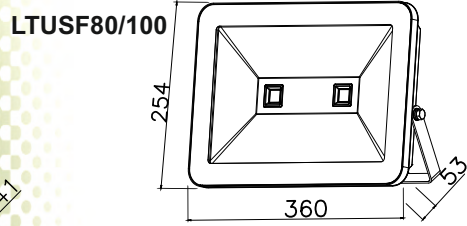

Dimensions(mm):

Features:

- Voltage Range: 220-240V
- Beam Angle: 120°
- IP65
- Warranty: 3 Years
- Class I, requires earth connection
- Optional Garden Spike (not included)
- Shatter Resistant Tempered Glass
- Not Dimmable
- Adjustable Bracket
- Pre wired with 60cm rubberised cable

Specifications:

Model	Power	Voltage	CCT	Lumens	Beam Angle	Dimensions	Weight
LTUSF10	10W	220-240V/AC	3000-6500k	700lm	120°	130*90*34mm	0.36 kgs
LTUSF30	30W	220-240V/AC	3000-6500k	2450lm	120°	210*147*37mm	0.765 kgs
LTUSF50	50W	220-240V/AC	3000-6500k	4000lm	120°	260*182*41mm	1.6 kgs
LTUSF80	80W	220-240V/AC	3000-6500k	6400lm	120°	360*254*53mm	3.1 kgs
LTUSF100	100W	220-240V/AC	3000-6500k	7700lm	120°	360*254*53mm	3.1 kgs