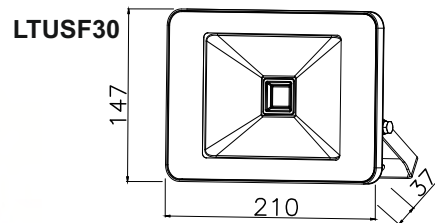

Dimensions(mm):

Features:

- Voltage Range: 220-240V
- Beam Angle: 120°
- IP65
- Warranty: 3 Years
- Class I, requires earth connection
- Optional Garden Spike (not included)
- Shatter Resistant Tempered Glass
- Not Dimmable
- Adjustable Bracket
- Pre wired with 60cm rubberised cable

Specifications:

Model	Power	Voltage	CCT	Lumens	Beam Angle	Dimensions	Weight
LTUSF10	10W	220-240V/AC	3000-6500k	700lm	120°	130*90*34mm	0.36 kgs
LTUSF30	30W	220-240V/AC	3000-6500k	2450lm	120°	210*147*37mm	0.765 kgs
LTUSF50	50W	220-240V/AC	3000-6500k	4000lm	120°	260*182*41mm	1.6 kgs
LTUSF80	80W	220-240V/AC	3000-6500k	6400lm	120°	360*254*53mm	3.1 kgs
LTUSF100	100W	220-240V/AC	3000-6500k	7700lm	120°	360*254*53mm	3.1 kgs