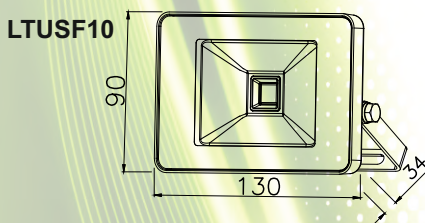

LED LITE™

Energy Saving LED

Ultra Slim LED Floodlights

NEW design LED Ultra Slim Floodlights for exterior/interior. Applications include: Gardens, Bushes/Shrubs, Security Lighting, Porch Lighting and Area Floodlighting, Factories, Offices

Dimensions(mm):

Features:

- Voltage Range: 220-240V
- Beam Angle: 120°
- IP65
- Warranty: 3 Years
- Class I, requires earth connection
- Optional Garden Spike (not included)
- Shatter Resistant Tempered Glass
- Not Dimmable
- Adjustable Bracket
- Pre wired with 60cm rubberised cable

Specifications:

Model	Power	Voltage	CCT	Lumens	Beam Angle	Dimensions	Weight
LTUSF10	10W	220-240V/AC	3000-6500k	700lm	120°	130*90*34mm	0.36 kgs
LTUSF30	30W	220-240V/AC	3000-6500k	2450lm	120°	210*147*37mm	0.765 kgs
LTUSF50	50W	220-240V/AC	3000-6500k	4000lm	120°	260*182*41mm	1.6 kgs
LTUSF80	80W	220-240V/AC	3000-6500k	6400lm	120°	360*254*53mm	3.1 kgs
LTUSF100	100W	220-240V/AC	3000-6500k	7700lm	120°	360*254*53mm	3.1 kgs