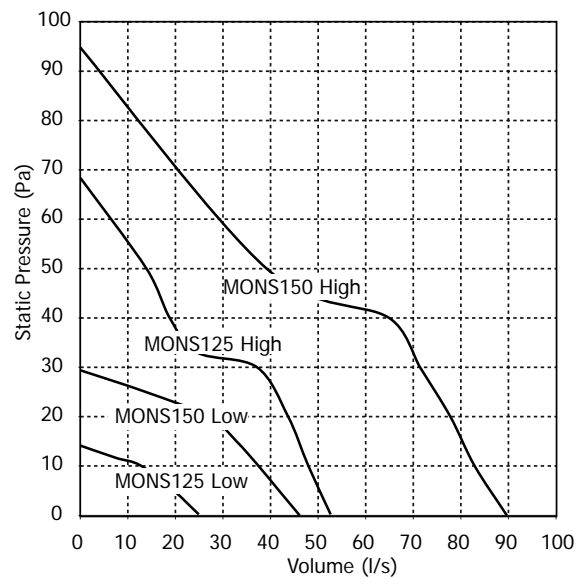

Call now to find out more: 01823 690 290

www.nationalventilation.co.uk Email: info@nvagroup.co.uk

Technical data

	MON-S100		MON-S125		MON-S150	
	High	Low	High	Low	High	Low
Speed	High	Low	High	Low	High	Low
Volts at 50 Hz (V)	230	230	230	230	230	230
Power (W)	7.5	5	14	10.5	19	9
Specific Fan Power (W/l/s)	0.33	0.25	0.29	0.27	0.21	0.24
Current (A)	0.051	0.049	0.083	0.067	0.094	0.07
Performance (l/s)	27	20	48	38	89	37
Sound @ 3m dB(A)	25	22	38	29	41	32
Weight (Kg)	0.55	0.55	0.99	0.99	1.80	1.80
IP rating*	IP45	IP45	IP45	IP45	IP45	IP45

* PIR model meets IPX4 standard

Performance Comparison

Dimensions

MODEL	H	W	L1	L2	ØD
MONS100	160	160	22	80	99
MONS125	185	185	29	100	120
MONS150	227	227	30.5	111	146

Call now to find out more: 01823 690 290