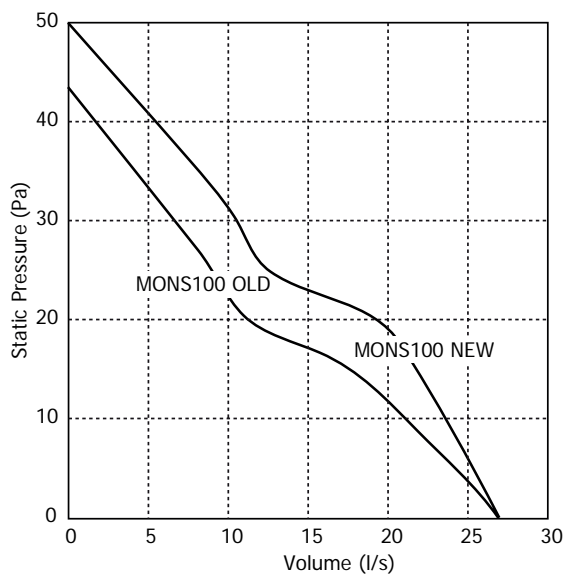

Call now to find out more: 01823 690 290

www.nationalventilation.co.uk Email: info@nvagroup.co.uk

Technical data

	MON-S100		MON-S125		MON-S150	
	High	Low	High	Low	High	Low
Speed	High	Low	High	Low	High	Low
Volts at 50 Hz (V)	230	230	230	230	230	230
Power (W)	7.5	5	14	10.5	19	9
Specific Fan Power (W/l/s)	0.33	0.25	0.29	0.27	0.21	0.24
Current (A)	0.051	0.049	0.083	0.067	0.094	0.07
Performance (l/s)	27	20	48	38	89	37
Sound @ 3m dB(A)	25	22	38	29	41	32
Weight (Kg)	0.55	0.55	0.99	0.99	1.80	1.80
IP rating*	IP45	IP45	IP45	IP45	IP45	IP45

* PIR model meets IPX4 standard

Performance Comparison

Dimensions

MODEL	H	W	L1	L2	ØD
MONS100	160	160	22	80	99
MONS125	185	185	29	100	120
MONS150	227	227	30.5	111	146

Call now to find out more: 01823 690 290