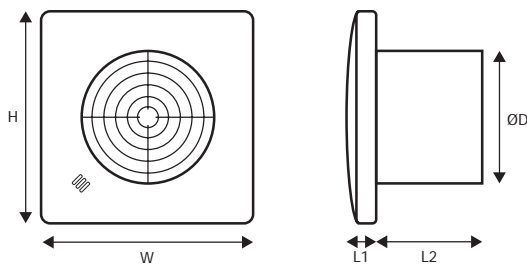

* PIR model meets IPX4 standard

Performance Comparison

Dimensions

MODEL	H	W	L1	L2	ØD
MONS100	160	160	22	80	99
MONS125	185	185	29	100	120
MONS150	227	227	30.5	111	146

Call now to find out more: 01823 690 290