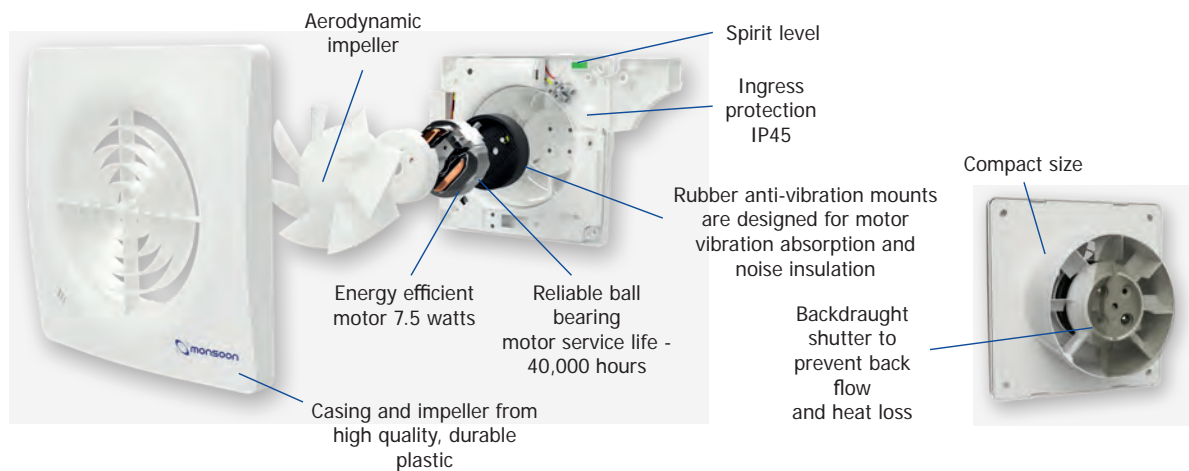

**NATIONAL
VENTILATION**

Manufacturers & suppliers
of  **monsoon** products

Monsoon Zone 1 Silence Range

- Improved performance - can be installed with longer duct runs
- Quieter than ever - as low as 22dB(A)
- Easier to install - easier wiring and handy spirit level
- Comes with our highest ever warranty - 5 years

Call now to find out more: 01823 690 290

www.nationalventilation.co.uk Email: info@nvagroup.co.uk

CODE	DESCRIPTION
MONS100SA	100mm Standard Model 97m ³ /h
MONS100TA	100mm Timer Model adjustable from 2-30 minutes 97m ³ /h
MONS100HTA	100mm Timer/Humidistat/Pullcord Model adjustable from 60-90% 97m ³ /h
MONS100PCA	100mm Pull Cord Model 97m ³ /h
MONS100PIRA*	100mm Passive Infrared Model c/w Timer 97m ³ /h
MONDMEVWK	100mm Window Kit 97m ³ /h
MONSCHR	100mm Chrome Facia (not compatible with MONS100PIR)
MONS125SA	125mm Standard Model 185m ³ /h
MONS125TA	125mm Timer Model adjustable from 2-30 minutes 185m ³ /h
MONS125HTA	125mm Timer/Humidistat/Pullcord Model adjustable from 60-90% 185m ³ /h
MONS150SA	150mm Standard Model 370m ³ /h
MONS150TA	150mm Timer Model adjustable from 2-30 minutes 370m ³ /h
MONS150HTA	150mm Timer/Humidistat/Pullcord Model adjustable from 60-90% 370m ³ /h

* PIR model meets IPX4 standard

The Monsoon Silence range is the latest innovative domestic ventilation solution, providing high extraction rates with low energy use and exceptionally quiet running levels. The fan comes with a long life ball bearing motor and a silent back draft shutter preventing air travelling back up the duct and into the room. The casing and impeller are made of durable high quality plastic, which helps to prevent degradation and discolouration of the plastic over time. The MONS - 100, 100T, 100HT and 100PC are also now available in a chrome finish, making this stylish fan match well with any modern interior.