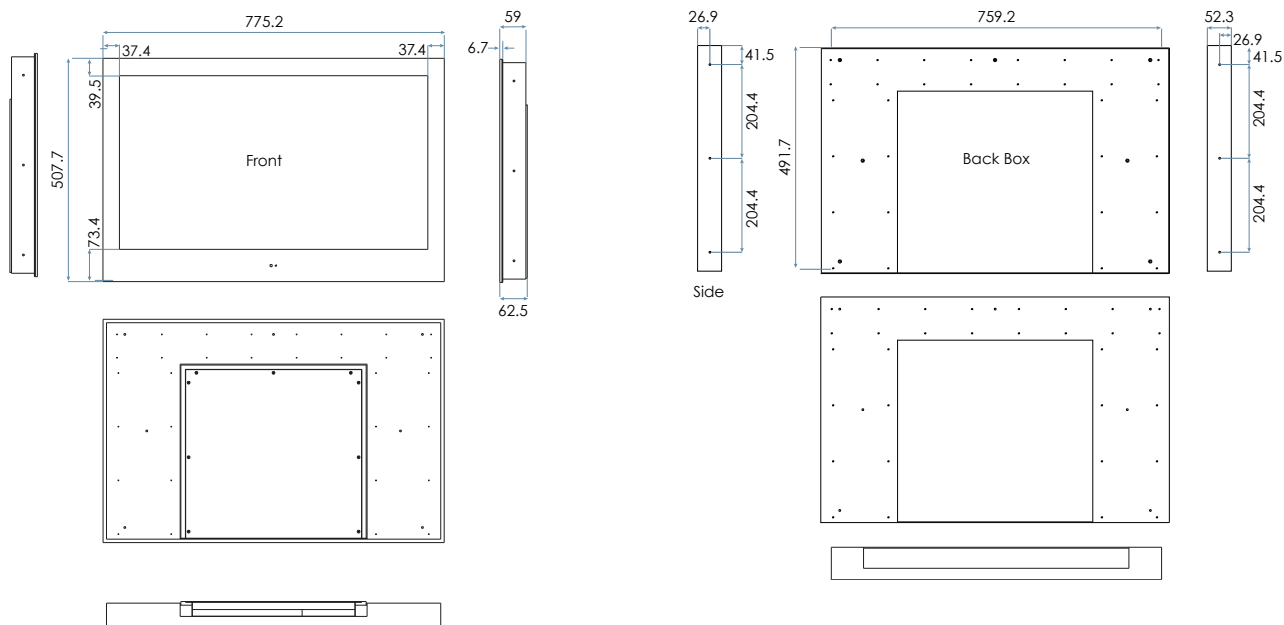

SPECIFICATION

LED Spec	
Panel size	31.5"
Aspect ratio	16:9
Resolution	1920 x 1080
Contrast ratio	2000:1
Brightness	350cd/m2
Viewing angle	H:178°, V:178°
Response time	8ms
Power	
Power supply	AC 100-240V DC 12V
Max power consumption (W)	<28w
Operation	
Built-in tuner	DVB-C/T2/S2
Channels	1000 Channels (Max)
Picture adjustment	Tint, Colour, Brightness, Contrast, Sharpness
OSD language	Eight languages
Built-in speaker	2 x 5W Vibration Speakers
Environmental	
Temperature	0°C to +50°C
Humidity	0% to 100%
Waterproof rating	IP65

Inputs/Outputs	
Cable/Antenna	YES x 2
HDMI	YES x 2
CI +	YES x 1
USB	YES x 1
Mini AV	YES x 1
Mini YPbPr	YES x 1
Coax out	YES x 1
Audio Out LR	YES x 1
3.5mm Audio out	YES x 1
RS232	YES x 1

Physical	
Front Fascia Dimensions	775mm x 508mm x 5mm
Recess Dimensions	760mm x 492mm x 53mm
Holding mechanism	Magnets

Package Contents	
TV	x1
Back mounting box	x1
UK kettle lead	x1
12V transformer	x1
Remote control	x1
User/install guide	x1

CAD DRAWINGS All dimensions are mm

FINISHES