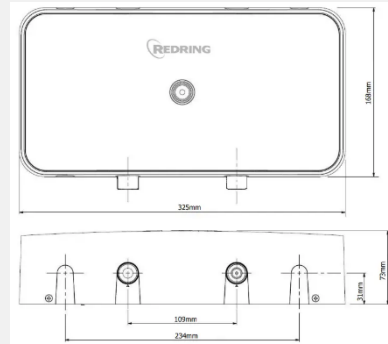

## The UK's leading Instantaneous Electric Water Heater

- The Powerstream delivers instant hot water points of use and is ideal for hand basins in commercial and residential properties. The compact and unique design eliminates the need for long pipe runs to a centrally stored water cylinder space saving, energy and reducing the need for complex installations.
- Suitable for use with up to two hand basins, the unit connects to a cold mains fed water supply and heats instantly and delivers at a temperature range of 29-54 degrees dependent on incoming water temperature.
- Water temperature example:  
*With cold water input temperature of 12°C, the RPS95 will produce hot water at 47°C at 5 litres per minute.*
- Threaded connectors for speedy installation, Kit includes 2 x service valves ½" BSP to 15mm compression.
- Connects to a cold-water supply and heats water instantly
- Avoids the requirement for long pipe runs to a centrally located cylinder
- Ideal for providing hot water for basins and hand washing facilities.
- Water temperature Range 28 - 54°C degrees dependent on incoming water temperature
- Delivers water at a rate of between 4-6 litres per minute
- Small and compact, fits underneath a basin or inside a cupboard
- Recommended for use with manual spray taps or non-thermostatic mixer taps
- The Powerstream unit is **not** designed for use with thermostatically controlled taps.
- Optional Shower valve, Redring RM3, available separately.

### Powerstream Dimensions

Model	Height	Width	Depth	Weight
RPS95	168mm	325mm	73mm	2kg
RPS108	168mm	325mm	73mm	2kg
RPS12	168mm	325mm	73mm	2kg

- Comes complete with 2 x ½" BSP to 15mm compression service valves