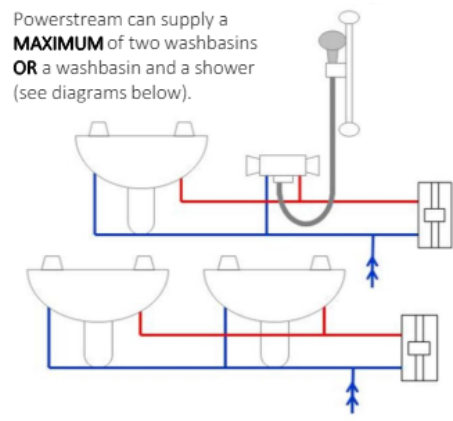

## The UK's leading Instantaneous Electric Water Heater

- The Powerstream delivers instant hot water points of use and is ideal for hand basins in commercial and residential properties. The compact and unique design eliminates the need for long pipe runs to a centrally stored water cylinder space saving, energy and reducing the need for complex installations.
- Suitable for use with up to two hand basins, the unit connects to a cold mains fed water supply and heats instantly and delivers at a temperature range of 29-54 degrees dependent on incoming water temperature.
- Water temperature example:  
*With cold water input temperature of 12°C, the RPS95 will produce hot water at 47°C at 5 litres per minute.*
- Threaded connectors for speedy installation, Kit includes 2 x service valves ½" BSP to 15mm compression.
- Connects to a cold-water supply and heats water instantly
- Avoids the requirement for long pipe runs to a centrally located cylinder
- Ideal for providing hot water for basins and hand washing facilities.
- Water temperature Range 28 - 54°C degrees dependent on incoming water temperature
- Delivers water at a rate of between 4-6 litres per minute
- Small and compact, fits underneath a basin or inside a cupboard
- Recommended for use with manual spray taps or non-thermostatic mixer taps
- The Powerstream unit is **not** designed for use with thermostatically controlled taps.
- Optional Shower valve, Redring RM3, available separately.

### Powerstream Dimensions

Model	Height	Width	Depth	Weight
RPS95	168mm	325mm	73mm	2kg
RPS108	168mm	325mm	73mm	2kg
RPS12	168mm	325mm	73mm	2kg

- Comes complete with 2 x ½" BSP to 15mm compression service valves

If connected to a mixer tap, it should be a **NON-Thermostatic** mixer tap; water mixes at the outlet pipe only.