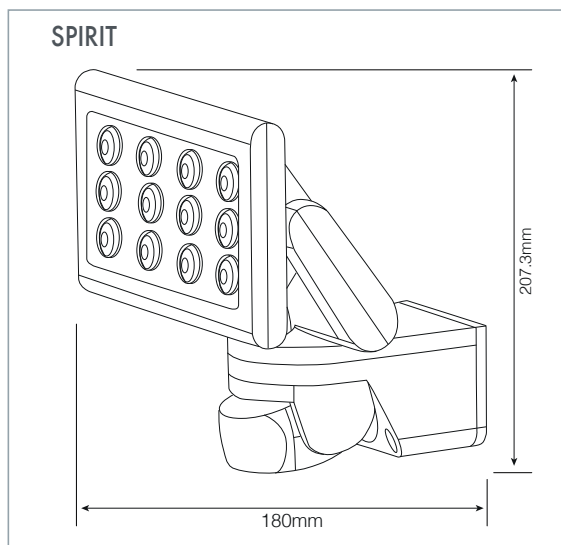

Outdoor LED Lighting - SPIRIT PIR Flood Light

SPIRIT 25W PIR Flood Light

Part Code	LCF25PIR
Lumen Output	1700lm
Input Voltage	220 ~ 240VAC
Power	25W
Colour Temperature	4000 ~ 4500K Neutral/Daylight
Beam Angle	120°
Detection Range	180°
Detection Distance	12m (max) <24°C
Working Temperature	-20 ~ +40°C
Working Humidity	<93%RH
Time Delay	10 sec ± 3sec to 7 min ± 2 min (adjustable)
Ambient Light	<3-2000LUX (adjustable)
Detection Motion Speed	0.6 ~ 1.5m/s
Installation Height	1.8 ~ 2.5m
Weight	1.3kg
Dimensions	180 x 207.3mm

Product Features

- ★ Bright Lumen Output
- ★ Dusk to Dawn ~ can identify day and night
- ★ Adjustable time delay
- ★ Energy savings of 85% & low maintenance costs
- ★ 120° Beam Angle
- ★ 180° Detection range
- ★ 12m Detection range
- ★ Black Steel & PC case