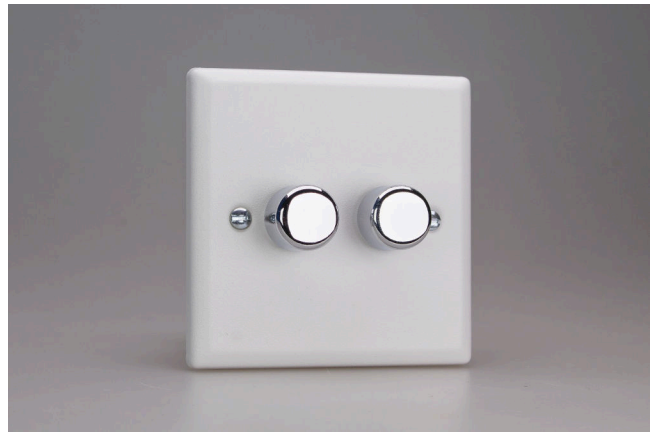

Data Sheet

Product Code: JYM102.CW

Product Description: 2-Gang V-Pro Smart Master Non-WiFi Dimmer 2 x 120W LED (Multi-Way with up to 2 Companion Controllers)

1 YEAR GUARANTEE

BRITISH MADE 

Range: Urban

Finish: Chalk White

Product Category: Smart Dimmers

Insert/Knob Colour: Polished Chrome Knob

Barcode: 5021575038187

Product Features

- ✔ Traditional rotary dimming with Multi-Way operation when used with Companion controllers
- ✔ V-Pro Smart Control for intuitive dimming
- ✔ Simplified programming system for easy setup, with adjustable minimum brightness setting and choice of driving modes
- ✔ Full dimming control from up to 3 dimmer locations
- ✔ This product is not for use with WiFi. Choose Master Dimmer with WiFi for Smartphone Control

Dimensions: 91x91x46mm

Faceplate Depth: 8mm

Net Weight: 196g

Gross Weight: 188g

Fixing Centres: 60.3mm

Depth from Mounting Face: 17.5mm

Recommended Back Box Depth: 25mm

Operating Voltage: 230v 50Hz

Maximum Load Rating: LED; 120W

Maximum Current Rating: 0.4A

Terminal (Live) Diameter: 3.2mm; **Capacity:** 3 x 1.5mm²

Terminal (Earth) Diameter: 3.3mm; **Capacity:** 3 x 1.5mm²

Intended Applications: Indoor Use Only. Domestic lighting circuits including many dimmable LEDs.