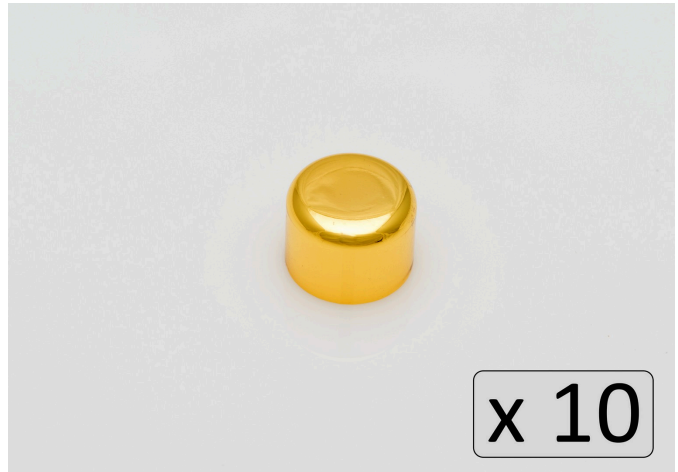

# Data Sheet

Product Code: WKBR10

**Product Description:** 6mm "D" Dimmer Knob (Pack of 10)

**Finish:** Polished Brass

**Product Category:** Knob

**Insert/Knob Colour:** Polished Brass

**Barcode:** 5021575999037

**Dimensions:** 21x20x15mm

**Net Weight:** 85g

**Gross Weight:** 90g

**Fixing Centres:** N/A

**Depth from Mounting Face:**

**Recommended Back Box Depth:** N/A

**Operating Voltage:** N/A

**Maximum Load Rating:** N/A