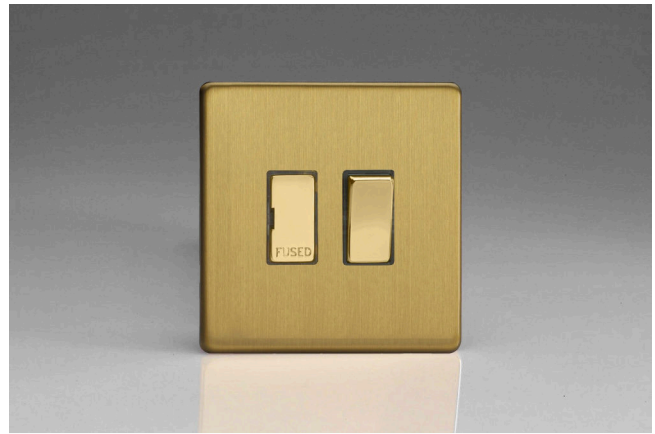

Data Sheet

Product Code: XDB6DS

Product Description: 13A Switched Fused Spur with Metal Inserts

---

Range: Screwless

Finish: Brushed Brass

Product Category: Fused Spur

Insert/Knob Colour: Brass Inserts

Barcode: 5021575761603

Dimensions: 86x86x30mm

Faceplate Depth: 4mm

Net Weight: 176g

Gross Weight: 178g

Fixing Centres: 60.3mm

Depth from Mounting Face: 22.2mm

Recommended Back Box Depth: 35mm

Operating Voltage: 230v 50Hz

Maximum Load Rating: Refer to Fuse Value

Maximum Current Rating: 13A

Terminal (Live) Diameter: 4.5mm; **Capacity:** 4 x 2.5mm²

Terminal (Neutral) Diameter: 4.5mm; **Capacity:** 4 x 2.5mm²

Terminal (Earth) Diameter: 3.3mm; **Capacity:** 3 x 1.5mm²

Intended Applications: Indoor Use Only. Domestic power supply.

Safety Advice: Product Must Be Earthed.

Applicable Safety Standard: BS 1363-4

Commodity Code: 85389091

Declaration of Conformity

Product Features

- ✔ Double pole switching
- ✔ Holds standard 25.4x6.4mm fuse
- ✔ Replaceable 13A fuse included
- ✔ Sleek, low-profile screwless faceplate