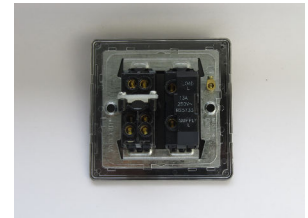

Data Sheet

Product Code: XDB6UFODS

Product Description: 13A Unswitched Fused Spur + Flex Outlet with Metal Inserts

Range: Screwless

Finish: Brushed Brass

Product Category: Fused Spur

Insert/Knob Colour: Brass Inserts

Barcode: 5021575761665

Dimensions: 86x86x34mm

Faceplate Depth: 4mm

Net Weight: 176g

Gross Weight: 178g

Fixing Centres: 60.3mm

Depth from Mounting Face: 22.7mm

Recommended Back Box Depth: 35mm

Terminal (Earth) Diameter: 3.3mm; **Capacity:** 3 x 1.5mm²

Intended Applications: Indoor Use Only. Domestic power supply.

Safety Advice: Product Must Be Earthed.

Applicable Safety Standard: BS 1363-4

Commodity Code: 85389091

Declaration of Conformity

Product Features

- ☑ Cable clamp
- ☑ Holds standard 25.4x6.4mm fuse
- ☑ Replaceable 13A fuse included
- ☑ Sleek, low-profile screwless faceplate

10 YEAR GUARANTEE

BRITISH MADE

All information is subject to change without notice. Errors and omissions excepted. Images are for illustrative purposes only. Individual features and colours may vary. Refer to date of issue to identify latest version.