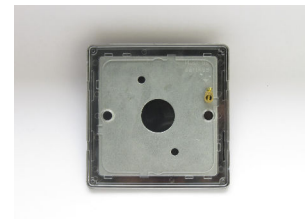

Data Sheet

Product Code: XDBSBS

Product Description: Single Blank Plate

Range: Screwless

Finish: Brushed Brass

Product Category: Blank Plate

Barcode: 5021575761122

Dimensions: 86x86x9mm

Faceplate Depth: 4mm

Net Weight: 116g

Gross Weight: 118g

Fixing Centres: 60.3mm

Depth from Mounting Face: -1.6mm

Recommended Back Box Depth: 16mm

Operating Voltage: N/A

Maximum Load Rating: N/A

Maximum Current Rating: -

Terminal (Earth) Diameter: 3.3mm; **Capacity:** 3 x 1.5mm²

Intended Applications: Indoor Use Only.

Safety Advice: Product Must Be Earthed.

Applicable Safety Standard: N/A

Commodity Code: 85381000

Date of Issue: 06th February 2022 © Doyle & Tratt Products Ltd, Carylls Lea, Faygate, West Sussex, RH12 4SJ, United Kingdom. All rights reserved.

Product Features

- ✔ Used to cover unused wall boxes
- ✔ Sleek, low-profile screwless faceplate