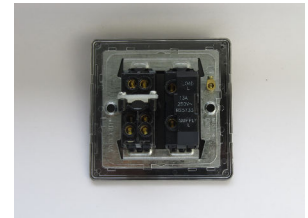

Data Sheet

Product Code: XDC6UFODS

Product Description: 13A Unswitched Fused Spur + Flex Outlet with Metal Inserts

Range: Screwless

Finish: Polished Chrome

Product Category: Fused Spur

Insert/Knob Colour: Chrome Inserts

Barcode: 5021575431667

Dimensions: 86x86x34mm

Faceplate Depth: 4mm

Net Weight: 176g

Gross Weight: 178g

Fixing Centres: 60.3mm

Depth from Mounting Face: 22.7mm

Recommended Back Box Depth: 35mm

Terminal (Earth) Diameter: 3.3mm; **Capacity:** 3 x 1.5mm²

Intended Applications: Indoor Use Only. Domestic power supply.

Safety Advice: Product Must Be Earthed.

Applicable Safety Standard: BS 1363-4

Commodity Code: 85389091

Declaration of Conformity

Product Features

- ☑ Cable clamp
- ☑ Holds standard 25.4x6.4mm fuse
- ☑ Replaceable 13A fuse included
- ☑ Sleek, low-profile screwless faceplate

10 YEAR GUARANTEE

BRITISH MADE

All information is subject to change without notice. Errors and omissions excepted. Images are for illustrative purposes only. Individual features and colours may vary. Refer to date of issue to identify latest version.