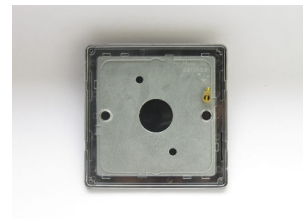

Data Sheet

Product Code: XDCSBS

Product Description: Single Blank Plate

Range: Screwless

Finish: Polished Chrome

Product Category: Blank Plate

Barcode: 5021575431124

Dimensions: 86x86x9mm

Faceplate Depth: 4mm

Net Weight: 116g

Gross Weight: 118g

Fixing Centres: 60.3mm

Depth from Mounting Face: -1.6mm

Recommended Back Box Depth: 16mm

Operating Voltage: N/A

Maximum Load Rating: N/A

Maximum Current Rating: -

Terminal (Earth) Diameter: 3.3mm; **Capacity:**

Intended Applications: Indoor Use Only.

Safety Advice: Product Must Be Earthed.

Applicable Safety Standard: N/A

Commodity Code: 85381000

Date of Issue: 06th February 2022 © Doyle & Tratt Products Ltd, Carylls Lea, Faygate, West Sussex, RH12 4SJ, United Kingdom. All rights reserved.

Product Features

- ✔ Used to cover unused wall boxes
- ✔ Sleek, low-profile screwless faceplate