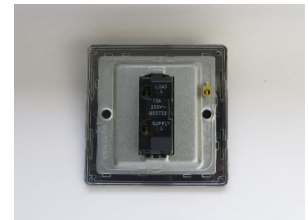

10 YEAR GUARANTEE

BRITISH MADE