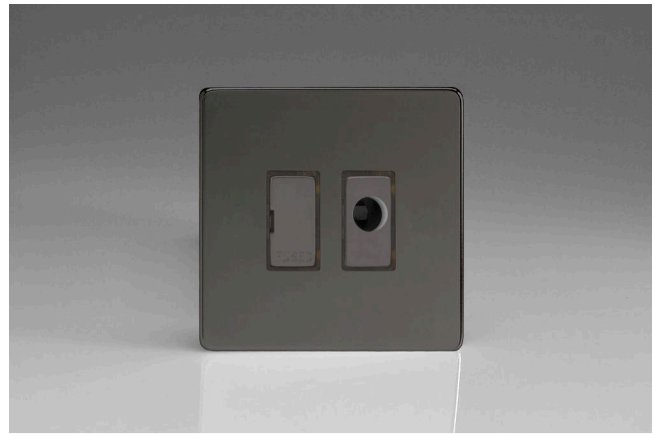

Data Sheet

Product Code: XDI6UFODS

Product Description: 13A Unswitched Fused Spur + Flex Outlet with Metal Inserts

Range: Screwless

Finish: Iridium

Product Category: Fused Spur

Insert/Knob Colour: Iridium Inserts

Terminal (Earth) Diameter: 3.3mm; **Capacity:** 3 x 1.5mm²

Intended Applications: Indoor Use Only. Domestic power supply.

Safety Advice: Product Must Be Earthed.

Applicable Safety Standard: BS 1363-4

Commodity Code: 85389091

Declaration of Conformity

Product Features

- ☑ Cable clamp
- ☑ Holds standard 25.4x6.4mm fuse
- ☑ Replaceable 13A fuse included
- ☑ Sleek, low-profile screwless faceplate

10 YEAR GUARANTEE

BRITISH MADE

All information is subject to change without notice. Errors and omissions excepted. Images are for illustrative purposes only. Individual features and colours may vary. Refer to date of issue to identify latest version.