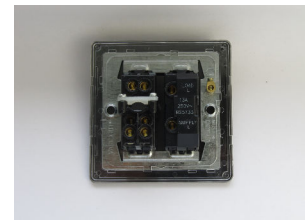

Data Sheet

Product Code: XDI6UFODS

Product Description: 13A Unswitched Fused Spur + Flex Outlet with Metal Inserts

Range: Screwless

Finish: Iridium

Product Category: Fused Spur

Insert/Knob Colour: Iridium Inserts

Barcode: 5021575441666

Dimensions: 86x86x34mm

Faceplate Depth: 4mm

Net Weight: 176g

Gross Weight: 178g

Fixing Centres: 60.3mm

Depth from Mounting Face: 22.7mm

Recommended Back Box Depth: 35mm

Terminal (Earth) Diameter: 3.3mm; **Capacity:** 3 x 1.5mm²

Intended Applications: Indoor Use Only. Domestic power supply.

Safety Advice: Product Must Be Earthed.

Applicable Safety Standard: BS 1363-4

Commodity Code: 85389091

Declaration of Conformity

Product Features

- ☑ Cable clamp
- ☑ Holds standard 25.4x6.4mm fuse
- ☑ Replaceable 13A fuse included
- ☑ Sleek, low-profile screwless faceplate

10 YEAR GUARANTEE

BRITISH MADE

All information is subject to change without notice. Errors and omissions excepted. Images are for illustrative purposes only. Individual features and colours may vary. Refer to date of issue to identify latest version.