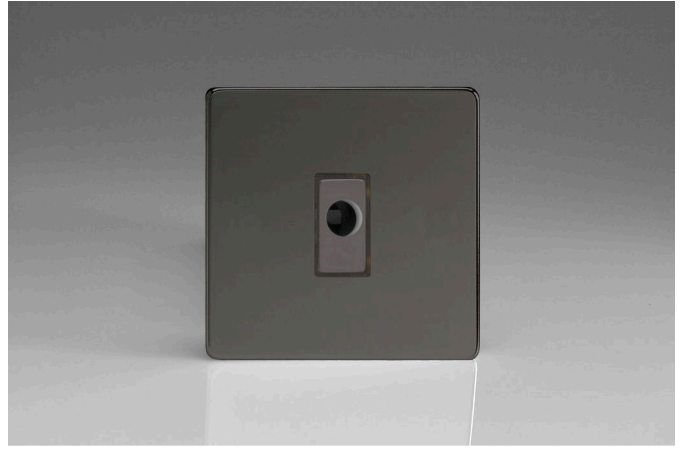

# Data Sheet

Product Code: XDIFODS

**Product Description:** 16A Flex Outlet Plate

**Range:** Screwless

**Finish:** Iridium

**Product Category:** Flex Outlet

**Insert/Knob Colour:** Iridium Insert

**Barcode:** 5021575440805

**Dimensions:** 86x86x34mm

**Faceplate Depth:** 4mm

**Net Weight:** 116g

**Gross Weight:** 118g

**Fixing Centres:** 60.3mm

**Depth from Mounting Face:** 30.4mm

**Recommended Back Box Depth:** 25mm

**Operating Voltage:** N/A

**Terminal (Earth) Diameter:** 3.3mm; **Capacity:** 3 x 1.5mm<sup>2</sup>

## Product Features

- ✔ Can be used in a number of different environments for many applications
- ✔ Cable clamp
- ✔ Sleek, low-profile screwless faceplate

**Intended Applications:** Indoor Use Only. Domestic power supply.