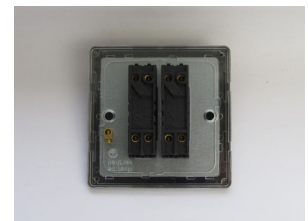

# Data Sheet

Product Code: XDIT77S

**Product Description:** 2-Gang 10A Intermediate Toggle Switch

**Range:** Screwless

**Finish:** Iridium

**Product Category:** Intermediate Toggle Switch

**Insert/Knob Colour:** Iridium Toggle

**Barcode:** 5021575995619

**Dimensions:** 86x86x36mm

**Faceplate Depth:** 4mm

**Net Weight:** 126g

**Gross Weight:** 128g

**Fixing Centres:** 60.3mm

**Depth from Mounting Face:** 17.4mm

**Recommended Back Box Depth:** 25mm

**Intended Applications:** Indoor Use Only. Domestic lighting circuits.

**Safety Advice:** Product Must Be Earthed.

**Applicable Safety Standard:** BS EN 60669-1

**Commodity Code:** 85365007

Declaration of Conformity

## Product Features

- ☑ 2 x intermediate (3-way) switches
- ☑ Suitable for controlling both mains and low voltage lighting
- ☑ Intermediate switch enables 3-way switching
- ☑ Sleek, low-profile screwless faceplate