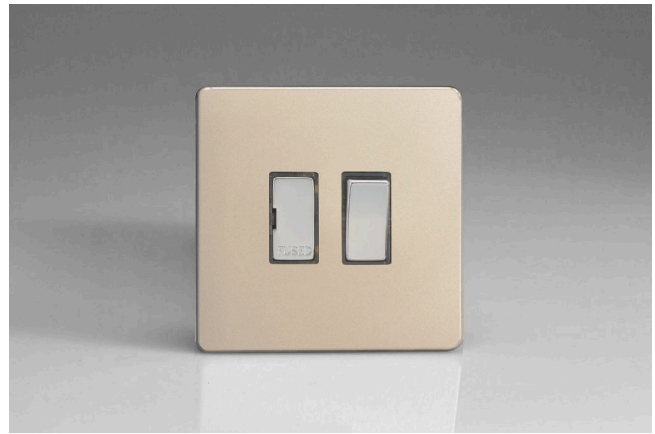

# Data Sheet

Product Code: XDN6DS

**Product Description:** 13A Switched Fused Spur with Metal Inserts

**Range:** Screwless

**Finish:** Satin

**Product Category:** Fused Spur

**Insert/Knob Colour:** Chrome Inserts

**Barcode:** 5021575471601

**Dimensions:** 86x86x30mm

**Faceplate Depth:** 4mm

**Net Weight:** 176g

**Gross Weight:** 178g

**Fixing Centres:** 60.3mm

**Depth from Mounting Face:** 22.2mm

**Recommended Back Box Depth:** 35mm

**Terminal (Earth) Diameter:** 3.3mm; **Capacity:** 3 x 1.5mm<sup>2</sup>

**Intended Applications:** Indoor Use Only. Domestic power supply.

**Safety Advice:** Product Must Be Earthed.

**Applicable Safety Standard:** BS 1363-4

## Product Features

- ✔ Double pole switching
- ✔ Holds standard 25.4x6.4mm fuse
- ✔ Replaceable 13A fuse included
- ✔ Sleek, low-profile screwless faceplate

10 YEAR GUARANTEE

BRITISH MADE

*All information is subject to change without notice. Errors and omissions excepted. Images are for illustrative purposes only. Individual features and colours may vary. Refer to date of issue to identify latest version.*