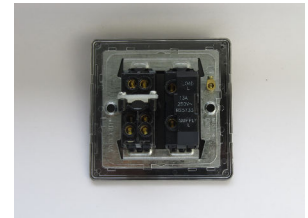

# Data Sheet

Product Code: XDN6UFODS

**Product Description:** 13A Unswitched Fused Spur + Flex Outlet with Metal Inserts

**Range:** Screwless

**Finish:** Satin

**Product Category:** Fused Spur

**Insert/Knob Colour:** Chrome Inserts

**Barcode:** 5021575471663

**Dimensions:** 86x86x34mm

**Faceplate Depth:** 4mm

**Net Weight:** 176g

**Gross Weight:** 178g

**Fixing Centres:** 60.3mm

**Depth from Mounting Face:** 22.7mm

**Recommended Back Box Depth:** 35mm

**Terminal (Earth) Diameter:** 3.3mm; **Capacity:** 3 x 1.5mm<sup>2</sup>

**Intended Applications:** Indoor Use Only. Domestic power supply.

**Safety Advice:** Product Must Be Earthed.

**Applicable Safety Standard:** BS 1363-4

## Product Features

- ☑ Cable clamp
- ☑ Holds standard 25.4x6.4mm fuse
- ☑ Replaceable 13A fuse included
- ☑ Sleek, low-profile screwless faceplate

10 YEAR GUARANTEE

BRITISH MADE

*All information is subject to change without notice. Errors and omissions excepted. Images are for illustrative purposes only. Individual features and colours may vary. Refer to date of issue to identify latest version.*