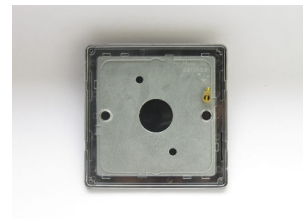

Data Sheet

Product Code: XDNSBS

Product Description: Single Blank Plate

Range: Screwless

Finish: Satin

Product Category: Blank Plate

Barcode: 5021575471120

Dimensions: 86x86x9mm

Faceplate Depth: 4mm

Net Weight: 116g

Gross Weight: 118g

Fixing Centres: 60.3mm

Depth from Mounting Face: -1.6mm

Recommended Back Box Depth: 16mm

Operating Voltage: N/A

Maximum Load Rating: N/A

Maximum Current Rating: -

Terminal (Earth) Diameter: 3.3mm; **Capacity:** 3 x 1.5mm²

Intended Applications: Indoor Use Only.

Safety Advice: Product Must Be Earthed.

Applicable Safety Standard: N/A

Commodity Code: 85381000

Date of Issue: 06th February 2022 © Doyle & Tratt Products Ltd, Carylls Lea, Faygate, West Sussex, RH12 4SJ, United Kingdom. All rights reserved.

Product Features

- ✔ Used to cover unused wall boxes
- ✔ Sleek, low-profile screwless faceplate