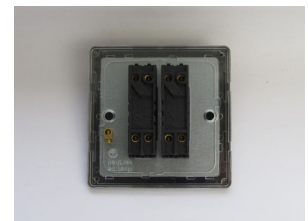

# Data Sheet

Product Code: XDNT77S

**Product Description:** 2-Gang 10A Intermediate Toggle Switch

**Range:** Screwless

**Finish:** Satin

**Product Category:** Intermediate Toggle Switch

**Insert/Knob Colour:** Chrome Toggle

**Barcode:** 5021575995671

**Dimensions:** 86x86x36mm

**Faceplate Depth:** 4mm

**Net Weight:** 126g

**Gross Weight:** 128g

**Fixing Centres:** 60.3mm

**Depth from Mounting Face:** 17.4mm

**Recommended Back Box Depth:** 25mm

**Intended Applications:** Indoor Use Only. Domestic lighting circuits.

**Safety Advice:** Product Must Be Earthed.

**Applicable Safety Standard:** BS EN 60669-1

**Commodity Code:** 85365007

Declaration of Conformity

## Product Features

- ✔ 2 x intermediate (3-way) switches
- ✔ Suitable for controlling both mains and low voltage lighting
- ✔ Intermediate switch enables 3-way switching
- ✔ Sleek, low-profile screwless faceplate