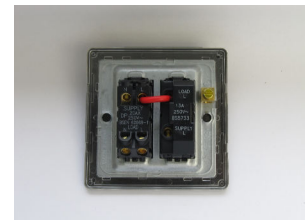

Data Sheet

Product Code: XDV6DS

Product Description: 13A Switched Fused Spur with Metal Inserts

Range: Screwless

Finish: Polished Brass

Product Category: Fused Spur

Insert/Knob Colour: Brass Inserts

Barcode: 5021575491609

Maximum Load Rating: Refer to Fuse Value

Maximum Current Rating: 13A

Terminal (Live) Diameter: 4.5mm; **Capacity:** 4 x 2.5mm²

Terminal (Neutral) Diameter: 4.5mm; **Capacity:** 4 x 2.5mm²

Terminal (Earth) Diameter: 3.3mm; **Capacity:** 3 x 1.5mm²

Intended Applications: Indoor Use Only. Domestic power supply.

Safety Advice: Product Must Be Earthed.

Applicable Safety Standard: BS 1363-4

Commodity Code: 85389091

Declaration of Conformity

Product Features

- ✔ Double pole switching
- ✔ Holds standard 25.4x6.4mm fuse
- ✔ Replaceable 13A fuse included
- ✔ Sleek, low-profile screwless faceplate

10 YEAR GUARANTEE

BRITISH MADE

All information is subject to change without notice. Errors and omissions excepted. Images are for illustrative purposes only. Individual features and colours may vary. Refer to date of issue to identify latest version.