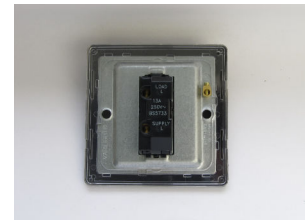

# Data Sheet

Product Code: XDV6UDS

**Product Description:** 13A Unswitched Fused Spur with Metal Inserts

**Range:** Screwless

**Finish:** Polished Brass

**Product Category:** Fused Spur

**Insert/Knob Colour:** Brass Inserts

**Barcode:** 5021575491654

**Dimensions:** 86x86x30mm

**Faceplate Depth:** 4mm

**Net Weight:** 166g

**Gross Weight:** 168g

**Fixing Centres:** 60.3mm

**Depth from Mounting Face:** 22.7mm

**Recommended Back Box Depth:** 35mm

**Intended Applications:** Indoor Use Only. Domestic power supply.

**Safety Advice:** Product Must Be Earthed.

**Applicable Safety Standard:** BS 1363-4

**Commodity Code:** 85389091

Declaration of Conformity

## Product Features

- ✔ Holds standard 25.4x6.4mm fuse
- ✔ Replaceable 13A fuse included
- ✔ Sleek, low-profile screwless faceplate

10 YEAR GUARANTEE

BRITISH MADE