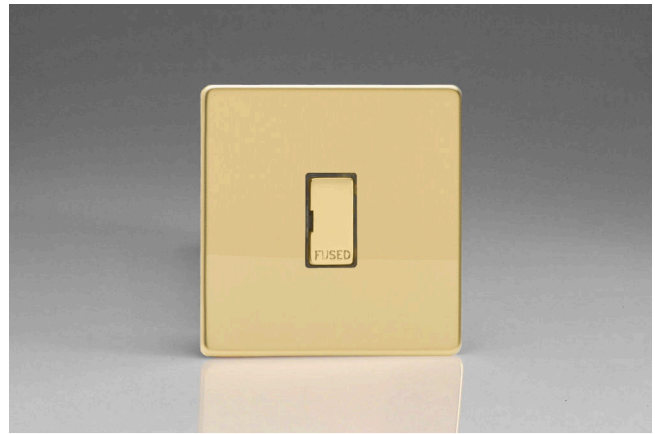

Data Sheet

Product Code: XDV6UDS

Product Description: 13A Unswitched Fused Spur with Metal Inserts

Range: Screwless

Finish: Polished Brass

Product Category: Fused Spur

Insert/Knob Colour: Brass Inserts

Barcode: 5021575491654

Dimensions: 86x86x30mm

Faceplate Depth: 4mm

Net Weight: 166g

Gross Weight: 168g

Fixing Centres: 60.3mm

Depth from Mounting Face: 22.7mm

Recommended Back Box Depth: 35mm

Operating Voltage: 230v 50Hz

Maximum Load Rating: Refer to Fuse Value

Maximum Current Rating: 13A

Terminal (Live) Diameter: 4.5mm; **Capacity:** 4 x 2.5mm²

Terminal (Earth) Diameter: 3.3mm; **Capacity:** 3 x 1.5mm²

Intended Applications: Indoor Use Only. Domestic power supply.

Safety Advice: Product Must Be Earthed.

Applicable Safety Standard: BS 1363-4

Commodity Code: 85389091

Declaration of Conformity

All information is subject to change without notice. Errors and omissions excepted. Images are for illustrative purposes only. Individual features and colours may vary. Refer to date of issue to identify latest version.

Product Features

- ✔ Holds standard 25.4x6.4mm fuse
- ✔ Replaceable 13A fuse included
- ✔ Sleek, low-profile screwless faceplate