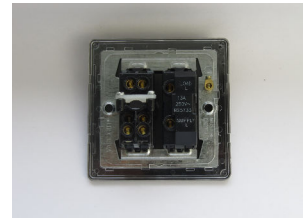

Data Sheet

Product Code: XDV6UFODS

Product Description: 13A Unswitched Fused Spur + Flex Outlet with Metal Inserts

Range: Screwless

Finish: Polished Brass

Product Category: Fused Spur

Insert/Knob Colour: Brass Inserts

Barcode: 5021575491661

Dimensions: 86x86x34mm

Faceplate Depth: 4mm

Net Weight: 176g

Gross Weight: 178g

Fixing Centres: 60.3mm

Depth from Mounting Face: 22.7mm

Recommended Back Box Depth: 35mm

Terminal (Earth) Diameter: 3.3mm; **Capacity:** 3 x 1.5mm²

Intended Applications: Indoor Use Only. Domestic power supply.

Safety Advice: Product Must Be Earthed.

Applicable Safety Standard: BS 1363-4

Commodity Code: 85389091

Declaration of Conformity

Product Features

- ☑ Cable clamp
- ☑ Holds standard 25.4x6.4mm fuse
- ☑ Replaceable 13A fuse included
- ☑ Sleek, low-profile screwless faceplate

10 YEAR GUARANTEE

BRITISH MADE

All information is subject to change without notice. Errors and omissions excepted. Images are for illustrative purposes only. Individual features and colours may vary. Refer to date of issue to identify latest version.