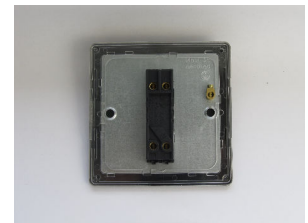

# Data Sheet

Product Code: XDV7S

---

**Product Description:** 1-Gang 10A Intermediate Rocker Switch

---

**Range:** Screwless

**Finish:** Polished Brass

**Product Category:** Intermediate Rocker Switch

**Insert/Knob Colour:** Brass Rocker

**Barcode:** 5021575491135

---

**Dimensions:** 86x86x25mm

**Faceplate Depth:** 4mm

**Net Weight:** 136g

**Gross Weight:** 138g

**Fixing Centres:** 60.3mm

**Terminal (Earth) Diameter:** 3.3mm; **Capacity:** 3 x 1.5mm<sup>2</sup>

---

**Intended Applications:** Indoor Use Only. Domestic lighting circuits.

**Safety Advice:** Product Must Be Earthed.

**Applicable Safety Standard:** BS EN 60669-1

## Product Features

- ☑ Intermediate switch enables 3-way switching
- ☑ Suitable for controlling both mains and low voltage lighting
- ☑ Sleek, low-profile screwless faceplate

10 YEAR GUARANTEE

BRITISH MADE 