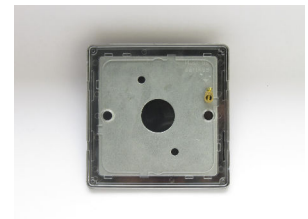

Data Sheet

Product Code: XDVSBS

Product Description: Single Blank Plate

Range: Screwless

Finish: Polished Brass

Product Category: Blank Plate

Barcode: 5021575491128

Dimensions: 86x86x9mm

Faceplate Depth: 4mm

Net Weight: 116g

Gross Weight: 118g

Fixing Centres: 60.3mm

Depth from Mounting Face: -1.6mm

Recommended Back Box Depth: 16mm

Operating Voltage: N/A

Maximum Load Rating: N/A

Maximum Current Rating: -

Terminal (Earth) Diameter: 3.3mm; **Capacity:** 3 x 1.5mm²

Intended Applications: Indoor Use Only.

Safety Advice: Product Must Be Earthed.

Applicable Safety Standard: N/A

Commodity Code: 85381000

Date of Issue: 06th February 2022 © Doyle & Tratt Products Ltd, Carylls Lea, Faygate, West Sussex, RH12 4SJ, United Kingdom. All rights reserved.

Product Features

- ✔ Used to cover unused wall boxes
- ✔ Sleek, low-profile screwless faceplate