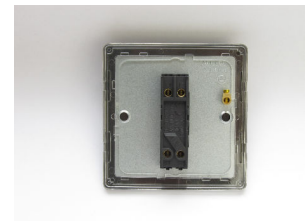

# Data Sheet

Product Code: XDVT7S

**Product Description:** 1-Gang 10A Intermediate Toggle Switch

**Range:** Screwless

**Finish:** Polished Brass

**Product Category:** Intermediate Toggle Switch

**Insert/Knob Colour:** Brass Toggle

**Barcode:** 5021575491494

**Dimensions:** 86x86x36mm

**Faceplate Depth:** 4mm

**Net Weight:** 126g

**Gross Weight:** 128g

**Fixing Centres:** 60.3mm

**Depth from Mounting Face:** 17.4mm

**Recommended Back Box Depth:** 25mm

**Intended Applications:** Indoor Use Only. Domestic lighting circuits.

**Safety Advice:** Product Must Be Earthed.

**Applicable Safety Standard:** BS EN 60669-1

**Commodity Code:** 85365007

Declaration of Conformity

## Product Features

- ☑ Intermediate switch enables 3-way switching
- ☑ Suitable for controlling both mains and low voltage lighting
- ☑ Sleek, low-profile screwless faceplate

10 YEAR GUARANTEE

BRITISH MADE 