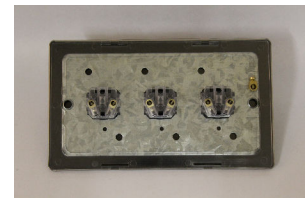

# Data Sheet

Product Code: XDWM3S

**Product Description:** 3-Gang 6A 1-Way Push-to-Make Momentary Switch (Twin Plate)

**Range:** Screwless

**Finish:** White Chocolate

**Product Category:** Momentary Switch

**Insert/Knob Colour:** Chrome Buttons

**Barcode:** 5021575002171

**Dimensions:** 86x147x23mm

**Faceplate Depth:** 4mm

**Net Weight:** 199g

**Gross Weight:** 202g

**Fixing Centres:** 120.6mm

**Depth from Mounting Face:** 17mm

## Product Features

- ☑ Momentary push to make switch
- ☑ For use with blinds, bells and applications where a momentary electric signal is required
- ☑ Sleek, low-profile screwless faceplate

10 YEAR GUARANTEE