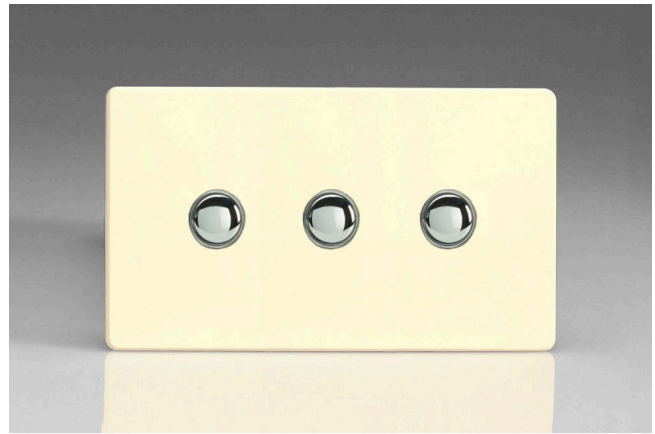

# Data Sheet

Product Code: XDWM3S

**Product Description:** 3-Gang 6A 1-Way Push-to-Make Momentary Switch (Twin Plate)

**Range:** Screwless

**Finish:** White Chocolate

**Product Category:** Momentary Switch

**Insert/Knob Colour:** Chrome Buttons

**Barcode:** 5021575002171

**Dimensions:** 86x147x23mm

**Faceplate Depth:** 4mm

**Net Weight:** 199g

**Gross Weight:** 202g

**Fixing Centres:** 120.6mm

**Depth from Mounting Face:** 17mm

## Product Features

- ☑ Momentary push to make switch
- ☑ For use with blinds, bells and applications where a momentary electric signal is required
- ☑ Sleek, low-profile screwless faceplate

10 YEAR GUARANTEE