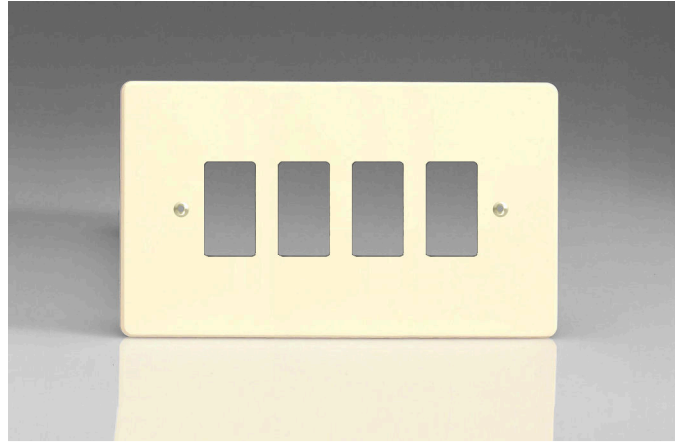

Data Sheet

Product Code: XDWPG4

Product Description: 4-Gang Grid Plate (Twin Plate)

Range: PowerGrid

Finish: White Chocolate

Product Category: Grid Faceplate

Barcode: 5021575001761

Dimensions: 86x147x4mm

Faceplate Depth: 4mm

Net Weight: 49g

Gross Weight: 52g

Fixing Centres: 120.6mm

Depth from Mounting Face: Module Dependent

Recommended Back Box Depth: Refer to Grid Modules

Operating Voltage: N/A

Maximum Load Rating: N/A

Maximum Current Rating: -

Intended Applications: Indoor Use Only. Domestic electrical supply.

Safety Advice: Product Must Be Earthed (via PowerGrid Frame).

Applicable Safety Standard: N/A

Commodity Code: 85389091

Date of Issue: 06th February 2022 © Doyle & Tratt Products Ltd, Carylls Lea, Faygate, West Sussex, RH12 4SJ, United Kingdom. All rights reserved.

Product Features

- ✔ Design compliments with Screwless range
- ✔ Use with 1 x Z3PGRID4
- ✔ Create your own switch combinations