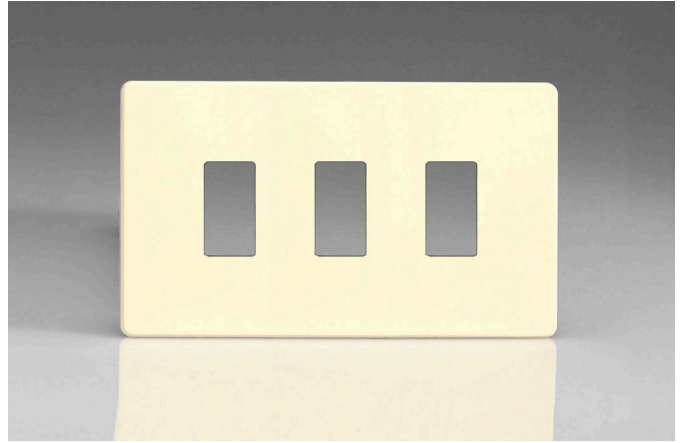

Data Sheet

Product Code: XDWPGY3S

Product Description: 3-Gang Screwless PowerGrid Plate including Yoke (Twin Plate)

Range: Screwless

Finish: White Chocolate

Product Category: Grid Pack (Plate and Yoke)

Barcode: 5021575007817

Dimensions: 86x147x7mm

Faceplate Depth: 4mm

Net Weight: 129g

Gross Weight: 132g

Fixing Centres: 120.6mm

Depth from Mounting Face: Module Dependent

Recommended Back Box Depth: Dependent on fitting

Operating Voltage: N/A

Maximum Load Rating: N/A

Maximum Current Rating: -

Terminal (Earth) Diameter: 5.4mm; **Capacity:** 4 x 2.5mm²

Intended Applications: Indoor Use Only. Domestic electrical circuits.

Safety Advice: Product Must Be Earthed.