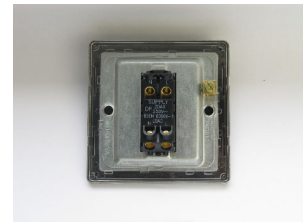

# Data Sheet

Product Code: XDY20S.AB

**Product Description:** 1-Gang 20A Double Pole Rocker Switch

**10 YEAR GUARANTEE**

**BRITISH MADE** 

**Range:** Urban Screwless

**Finish:** Antique Brass

**Product Category:** Rocker Switches

## Product Features

- ☑ Double pole switching
- ☑ Sleek, low-profile screwless faceplate

**Dimensions:** 86x86x30mm

**Faceplate Depth:** 4mm

**Net Weight:** 136g

**Gross Weight:** 138g

**Fixing Centres:** 60.3mm

**Depth from Mounting Face:** 22.2mm

**Recommended Back Box Depth:** 25mm

**Operating Voltage:** 230v 50Hz

**Maximum Load Rating:** 20A

**Maximum Current Rating:** 20A

**Terminal (Live) Diameter:** 4.5mm; **Capacity:** 4 x 2.5mm<sup>2</sup>

**Terminal (Neutral) Diameter:** 4.5mm; **Capacity:** 4 x 2.5mm<sup>2</sup>

**Terminal (Earth) Diameter:** 3.3mm; **Capacity:** 4 x 2.5mm<sup>2</sup>

**Intended Applications:** Indoor Use Only. Domestic power supply.