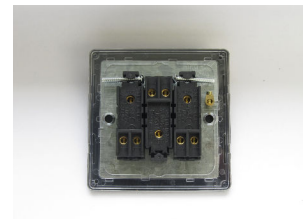

# Data Sheet

Product Code: XDY3S.AB

**Product Description:** 3-Gang 10A 1- or 2-Way Rocker Switch

**10 YEAR GUARANTEE**

**BRITISH MADE** 

**Range:** Urban Screwless

**Finish:** Antique Brass

**Product Category:** Rocker Switches

**Insert/Knob Colour:** Brass

**Barcode:** 5021575015928

**Dimensions:** 86x86x25mm

**Faceplate Depth:** 4mm

**Net Weight:** 126g

**Gross Weight:** 128g

**Fixing Centres:** 60.3mm

**Depth from Mounting Face:** 17.4mm

**Recommended Back Box Depth:** 25mm

**Operating Voltage:** 230v 50Hz

**Maximum Load Rating:** 10A

**Maximum Current Rating:** 10A

**Terminal (Live) Diameter:** 3.3mm; **Capacity:** 3 x 1.5mm<sup>2</sup>

**Terminal (Earth) Diameter:** 3.3mm; **Capacity:** 3 x 1.5mm<sup>2</sup>

## Product Features

- ☑ 1- or 2-Way switching
- ☑ Suitable for controlling both mains and low voltage lighting
- ☑ Sleek, low-profile screwless faceplate

**Intended Applications:** Indoor Use Only. Domestic lighting circuits.