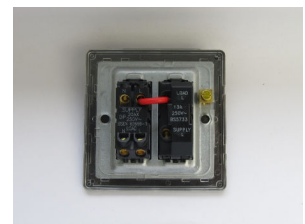

Data Sheet

Product Code: XDY6NS.AB

Product Description: 13A Switched Fused Spur + Neon

10 YEAR GUARANTEE

BRITISH MADE 

Range: Urban Screwless

Finish: Antique Brass

Product Category: Fused Spur Connection Units

Insert/Knob Colour: Brass

Barcode: 5021575016017

Dimensions: 86x86x30mm

Faceplate Depth: 4mm

Net Weight: 136g

Gross Weight: 138g

Fixing Centres: 60.3mm

Depth from Mounting Face: 22.2mm

Recommended Back Box Depth: 35mm

Operating Voltage: 230v 50Hz

Maximum Load Rating: Refer to Fuse Value

Maximum Current Rating: 13A

Terminal (Live) Diameter: 4.5mm; **Capacity:** 4 x 2.5mm²

Terminal (Neutral) Diameter: 4.5mm; **Capacity:** 4 x 2.5mm²

Terminal (Earth) Diameter: 3.3mm; **Capacity:** 3 x 1.5mm²

Product Features

- ☑ Double pole switching
- ☑ Neon indicator light
- ☑ Holds standard 25.4x6.4mm fuse
- ☑ Replaceable 13A fuse included
- ☑ Sleek, low-profile screwless faceplate