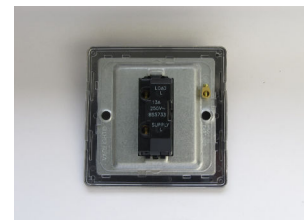

**Insert/Knob Colour:** Brass

**Barcode:** 5021575016758

## Product Features

- ☑ Holds standard 25.4x6.4mm fuse
- ☑ Replaceable 13A fuse included
- ☑ Sleek, low-profile screwless faceplate

**Dimensions:** 86x86x30mm

**Faceplate Depth:** 4mm

**Net Weight:** 166g

**Gross Weight:** 168g

**Fixing Centres:** 60.3mm

**Depth from Mounting Face:** 22.7mm

**Recommended Back Box Depth:** 35mm

**Operating Voltage:** 230v 50Hz

**Maximum Load Rating:** Refer to Fuse Value

**Maximum Current Rating:** 13A

**Terminal (Live) Diameter:** 4.5mm; **Capacity:** 4 x 2.5mm<sup>2</sup>

**Terminal (Earth) Diameter:** 3.3mm; **Capacity:** 3 x 1.5mm<sup>2</sup>

**Intended Applications:** Indoor Use Only. Domestic power supply.