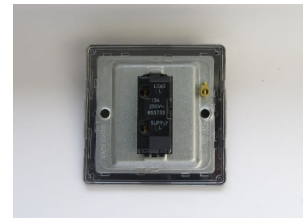

Data Sheet

Product Code: XDY6US.BZ

Product Description: 13A Unswitched Fused Spur

10 YEAR GUARANTEE

BRITISH MADE 

Range: Urban Screwless

Finish: Brushed Bronze

Product Category: Fused Spur Connection Units

Insert/Knob Colour: Iridium Insert

Barcode: 5021575017120

Product Features

- ☑ Holds standard 25.4x6.4mm fuse
- ☑ Replaceable 13A fuse included
- ☑ Sleek, low-profile screwless faceplate

Dimensions: 86x86x30mm

Faceplate Depth: 4mm

Net Weight: 166g

Gross Weight: 168g

Fixing Centres: 60.3mm

Depth from Mounting Face: 22.7mm

Recommended Back Box Depth: 35mm

Operating Voltage: 230v 50Hz

Maximum Load Rating: Refer to Fuse Value

Maximum Current Rating: 13A

Terminal (Live) Diameter: 4.5mm; **Capacity:** 4 x 2.5mm²

Terminal (Earth) Diameter: 3.3mm; **Capacity:** 3 x 1.5mm²

Intended Applications: Indoor Use Only. Domestic power supply.