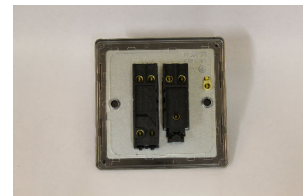

Data Sheet

Product Code: XDY71S.AB

Product Description: 2-Gang (10A Intermediate Switch + 10A 1- or 2-Way Rocker Switch)

10 YEAR GUARANTEE

BRITISH MADE 

Range: Urban Screwless

Finish: Antique Brass

Product Category: Rocker Switches

Insert/Knob Colour: Brass

Barcode: 5021575016765

Product Features

- ✔ 1 x 1- or 2-Way switch with 1 x intermediate (3-Way) switch alongside
- ✔ Suitable for controlling both mains and low voltage lighting
- ✔ Intermediate switch enables 3-Way switching
- ✔ Sleek, low-profile screwless faceplate

Dimensions: 86x86x25mm

Faceplate Depth: 4mm

Net Weight: 136g

Gross Weight: 138g

Fixing Centres: 60.3mm

Depth from Mounting Face: 16.9mm

Recommended Back Box Depth: 25mm

Operating Voltage: 230v 50Hz

Maximum Load Rating: 10A

Maximum Current Rating: 10A

Terminal (Live) Diameter: 3.3mm; **Capacity:** 3 x 1.5mm²

Terminal (Earth) Diameter: 3.3mm; **Capacity:** 3 x 1.5mm²

Intended Applications: Indoor Use Only. Domestic lighting circuits.