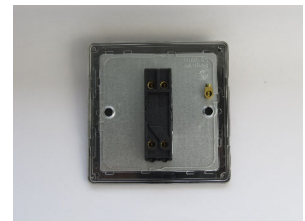

# Data Sheet

Product Code: XDY7S.AB

**Product Description:** 1-Gang 10A Intermediate Rocker Switch

**10 YEAR GUARANTEE**

**BRITISH MADE** 

**Range:** Urban Screwless

**Finish:** Antique Brass

**Product Category:** Rocker Switches

**Insert/Knob Colour:** Brass

**Barcode:** 5021575016789

**Dimensions:** 86x86x25mm

**Faceplate Depth:** 4mm

**Net Weight:** 136g

**Gross Weight:** 138g

**Fixing Centres:** 60.3mm

**Depth from Mounting Face:** 16.7mm

**Recommended Back Box Depth:** 25mm

**Operating Voltage:** 230v 50Hz

**Maximum Load Rating:** 10A

**Maximum Current Rating:** 10A

**Terminal (Live) Diameter:** 3.3mm; **Capacity:** 3 x 1.5mm<sup>2</sup>

**Terminal (Earth) Diameter:** 3.3mm; **Capacity:** 3 x 1.5mm<sup>2</sup>

## Product Features

- ☑ Intermediate switch enables 3-Way switching
- ☑ Suitable for controlling both mains and low voltage lighting
- ☑ Sleek, low-profile screwless faceplate

**Intended Applications:** Indoor Use Only. Domestic lighting circuits.