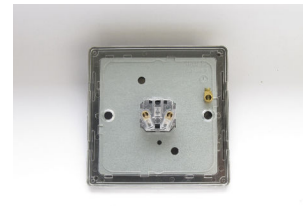

# Data Sheet

Product Code: XDYM1S.AB

**Product Description:** 1-Gang 6A 1-Way Push-to-Make Momentary Switch

**10 YEAR GUARANTEE**

**BRITISH MADE** 

**Range:** Urban Screwless

**Finish:** Antique Brass

**Product Category:** Push Switches

## Product Features

- ✔ Momentary push to make switch
- ✔ For use with blinds, bells and applications where a momentary electric signal is required
- ✔ Sleek, low-profile screwless faceplate

**Dimensions:** 86x86x23mm

**Faceplate Depth:** 4mm

**Net Weight:** 116g

**Gross Weight:** 118g

**Fixing Centres:** 60.3mm

**Depth from Mounting Face:** 17mm

**Recommended Back Box Depth:** 25mm

**Operating Voltage:** 230v 50Hz

**Maximum Load Rating:** 6A

**Maximum Current Rating:** 6A

**Terminal (Live) Diameter:** 3mm; **Capacity:** 3 x 1.5mm<sup>2</sup>

**Terminal (Earth) Diameter:** 3.3mm; **Capacity:** 3 x 1.5mm<sup>2</sup>

**Intended Applications:** Indoor Use Only. Domestic power supply.