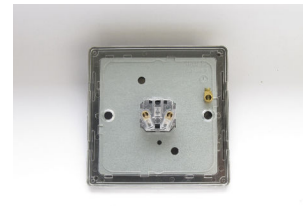

Data Sheet

Product Code: XDYM1S.MB

Product Description: 1-Gang 6A 1-Way Push-to-Make Momentary Switch

10 YEAR GUARANTEE

BRITISH MADE 

Range: Urban Screwless

Finish: Matt Black

Product Category: Push Switches

Insert/Knob Colour: Iridium Button

Barcode: 5021575002621

Product Features

- ✔ Momentary push to make switch
- ✔ For use with blinds, bells and applications where a momentary electric signal is required
- ✔ Sleek, low-profile screwless faceplate

Dimensions: 86x86x23mm

Faceplate Depth: 4mm

Net Weight: 116g

Gross Weight: 118g

Fixing Centres: 60.3mm

Depth from Mounting Face: 17mm

Recommended Back Box Depth: 25mm

Operating Voltage: 230v 50Hz

Maximum Load Rating: 6A

Maximum Current Rating: 6A

Terminal (Live) Diameter: 3mm; **Capacity:** 3 x 1.5mm²

Terminal (Earth) Diameter: 3.3mm; **Capacity:** 3 x 1.5mm²

Intended Applications: Indoor Use Only. Domestic power supply.