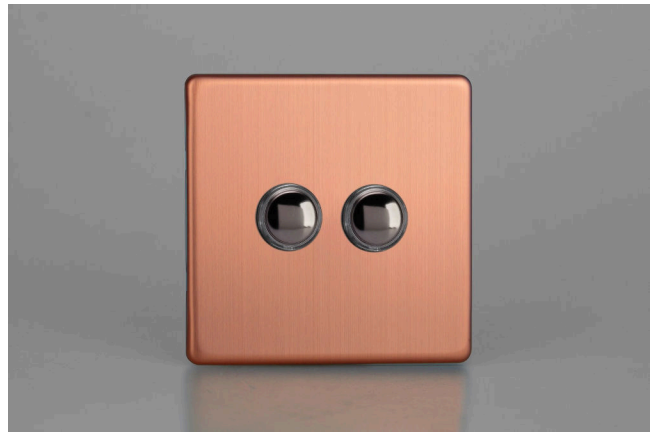

Data Sheet

Product Code: XDYM2S.BC

Product Description: 2-Gang 6A 1-Way Push-to-Make Momentary Switch

10 YEAR GUARANTEE

BRITISH MADE 

Range: Urban Screwless

Finish: Brushed Copper

Product Category: Push Switches

Insert/Knob Colour: Iridium Button

Barcode: 5021575009781

Product Features

- ✔ Momentary push to make switch
- ✔ For use with blinds, bells and applications where a momentary electric signal is required
- ✔ Sleek, low-profile screwless faceplate

Dimensions: 86x86x23mm

Faceplate Depth: 4mm

Net Weight: 116g

Gross Weight: 138g

Fixing Centres: 60.3mm

Depth from Mounting Face: 17mm

Recommended Back Box Depth: 25mm

Operating Voltage: 230v 50Hz

Maximum Load Rating: 6A

Maximum Current Rating: 6A

Terminal (Live) Diameter: 3mm; **Capacity:** 3 x 1.5mm²

Terminal (Earth) Diameter: 3.3mm; **Capacity:** 3 x 1.5mm²

Intended Applications: Indoor Use Only. Domestic power supply.