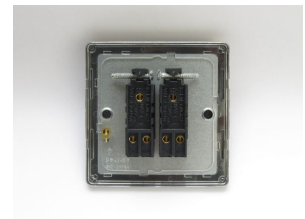

# Data Sheet

Product Code: XDYT2S.AB

**Product Description:** 2-Gang 10A 1- or 2-Way Toggle Switch

**10 YEAR GUARANTEE**

**BRITISH MADE** 

**Range:** Urban Screwless

**Finish:** Antique Brass

**Product Category:** Toggle Switches

**Insert/Knob Colour:** Brass

**Barcode:** 5021575017007

**Dimensions:** 86x86x36mm

**Faceplate Depth:** 4mm

**Net Weight:** 136g

**Gross Weight:** 138g

**Fixing Centres:** 60.3mm

**Depth from Mounting Face:** 17.4mm

**Recommended Back Box Depth:** 25mm

**Operating Voltage:** 230v 50Hz

**Maximum Load Rating:** 10A

**Maximum Current Rating:** 10A

**Terminal (Live) Diameter:** 3.3mm; **Capacity:** 3 x 1.5mm<sup>2</sup>

**Terminal (Earth) Diameter:** 3.3mm; **Capacity:** 3 x 1.5mm<sup>2</sup>

## Product Features

- ✔ 1- or 2-Way switching
- ✔ Suitable for controlling both mains and low voltage lighting
- ✔ Sleek, low-profile screwless faceplate

**Intended Applications:** Indoor Use Only. Domestic lighting circuits.