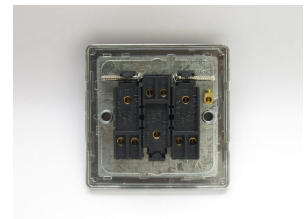

Data Sheet

Product Code: XDYT3S.AB

Product Description: 3-Gang 10A 1- or 2-Way Toggle Switch

10 YEAR GUARANTEE

BRITISH MADE 

Range: Urban Screwless

Finish: Antique Brass

Product Category: Toggle Switches

Insert/Knob Colour: Brass

Barcode: 5021575017014

Dimensions: 86x86x36mm

Faceplate Depth: 4mm

Net Weight: 156g

Gross Weight: 158g

Fixing Centres: 60.3mm

Depth from Mounting Face: 17.4mm

Recommended Back Box Depth: 25mm

Operating Voltage: 230v 50Hz

Maximum Load Rating: 10A

Maximum Current Rating: 10A

Terminal (Live) Diameter: 3.3mm; **Capacity:** 3 x 1.5mm²

Terminal (Earth) Diameter: 3.3mm; **Capacity:** 3 x 1.5mm²

Product Features

- ☑ 1- or 2-Way switching
- ☑ Suitable for controlling both mains and low voltage lighting
- ☑ Sleek, low-profile screwless faceplate

Intended Applications: Indoor Use Only. Domestic lighting circuits.