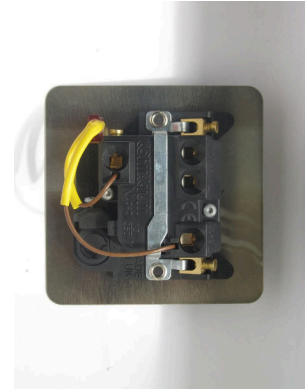

Data Sheet

Product Code: XFC6FONB

Product Description: 13A Switched Fused Spur + Neon + Flex Outlet

Range: Ultraflat

Finish: Polished Chrome

Product Category: Fused Spur

Insert/Knob Colour: Black Inserts

Barcode: 5021575210552

Maximum Load Rating: Refer to Fuse Value

Maximum Current Rating: 13A

Terminal (Live) Diameter: 4.5mm; **Capacity:** 4 x 2.5mm²

Terminal (Neutral) Diameter: 4.5mm; **Capacity:** 4 x 2.5mm²

Terminal (Earth) Diameter: 3.3mm; **Capacity:** 3 x 1.5mm²

Intended Applications: Indoor Use Only. Domestic power supply.

Safety Advice: Product Must Be Earthed.

Applicable Safety Standard: BS 1363-4

Commodity Code: 85389091

Declaration of Conformity

Product Features

- ☑ Double pole switching
- ☑ Cable clamp and neon indicator light
- ☑ Holds standard 25.4x6.4mm fuse
- ☑ Replaceable 13A fuse included
- ☑ Contemporary, ultra-slim faceplate

10 YEAR GUARANTEE

BRITISH MADE