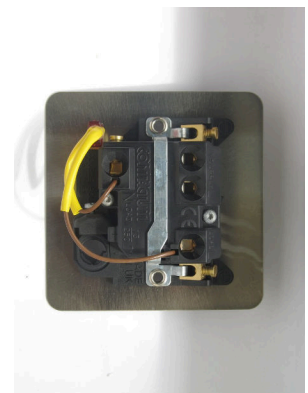

Data Sheet

Product Code: XFC6FONW

Product Description: 13A Switched Fused Spur + Neon + Flex Outlet

Range: Ultraflat

Finish: Polished Chrome

Product Category: Fused Spur

Insert/Knob Colour: White Inserts

Barcode: 5021575210569

Maximum Load Rating: Refer to Fuse Value

Maximum Current Rating: 13A

Terminal (Live) Diameter: 4.5mm; **Capacity:** 4 x 2.5mm²

Terminal (Neutral) Diameter: 4.5mm; **Capacity:** 4 x 2.5mm²

Terminal (Earth) Diameter: 3.3mm; **Capacity:** 3 x 1.5mm²

Intended Applications: Indoor Use Only. Domestic power supply.

Safety Advice: Product Must Be Earthed.

Applicable Safety Standard: BS 1363-4

Commodity Code: 85389091

Declaration of Conformity

Product Features

- ☑ Double pole switching
- ☑ Cable clamp and neon indicator light
- ☑ Holds standard 25.4x6.4mm fuse
- ☑ Replaceable 13A fuse included
- ☑ Contemporary, ultra-slim faceplate

10 YEAR GUARANTEE

BRITISH MADE